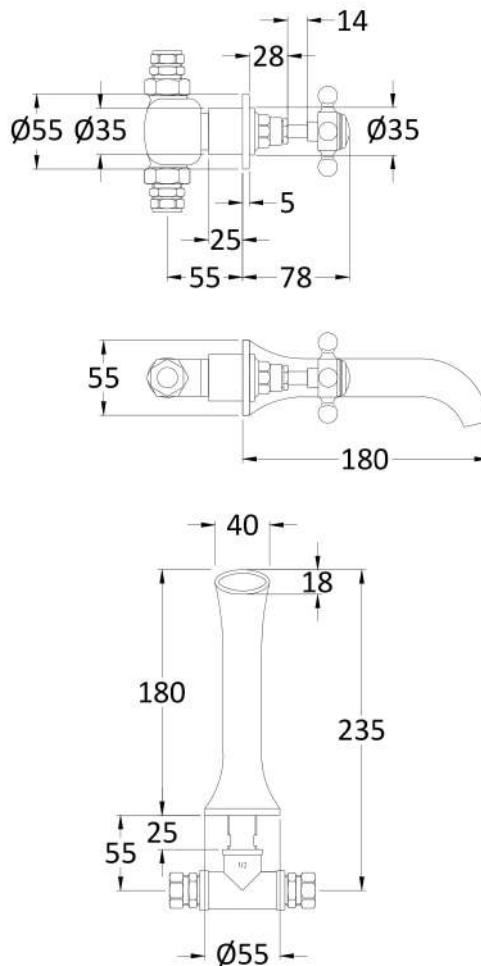

Sales Code: BC317HX

Description: Wall Mount 3Th Basin Tap Hex Crosshead

### Product Dimensions

Height (mm):	55
Width (mm):	
Depth (mm):	180
Length (mm):	
Nett Weight (kg):	2

### Packaging Dimensions

Height (mm):	65
Width (mm):	350
Depth (mm):	213
Gross Weight (kg):	2

### Outer Box Dimensions (If Applicable)

Height (mm):	
Width (mm):	
Depth (mm):	
Length (mm):	
Gross Weight (kg):	
Barcode:	5056211853190