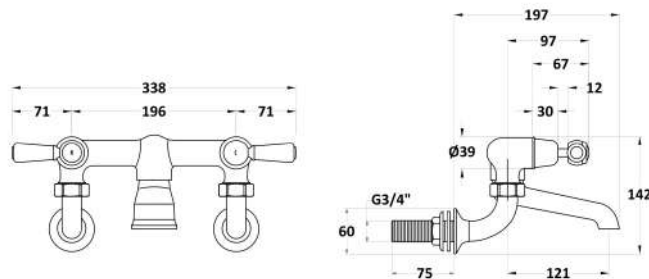

Sales Code: BC403DLWM

Description: Wall Mount Bath Filler Dome Lever

Product Dimensions

Height (mm):	142
Width (mm):	338
Depth (mm):	217
Length (mm):	
Nett Weight (kg):	2.3

Packaging Dimensions

Height (mm):	125
Width (mm):	250
Depth (mm):	200
Gross Weight (kg):	2.3

Packaging Data

Box Colour:	White Cardboard Box
Box Qty:	1
Label Size:	100 x 50
Label Colour:	White Label
Label Qty:	1

Outer Box Dimensions (If Applicable)

Height (mm):	200
Width (mm):	250
Depth (mm):	125
Length (mm):	
Gross Weight (kg):	
Barcode:	5056211853244

Product Details

Country of Origin:	China
Fitting Instruction:	No
Product Material:	Brass
Control Type:	Manual
Waste Included:	Waste Not Included
Waste Type:	Not Applicable
WRAS Approval:	No
Approval No:	N/A
Valve/Cartridge Type:	1/4 Turn Ceramic Disc
Colour/Finish:	Chrome
Mount Type:	Wall
Operating Pressure (bar):	0.2
Flow Rates: (Litres Per Min)	0.1 bar: 10 0.5 bar: 36.2 1 bar: 53 2 bar: 75.7 3 bar: 92
Pipe Size:	22 mm (3/4" Bsp)
Pipe Centres:	196mm