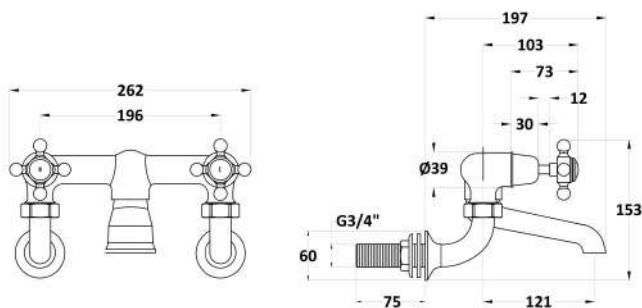

**Sales Code:** BC403DXWM

**Description:** Wall Mount Bath Filler Dome Crosshead

**Product Dimensions**

Height (mm):	142
Width (mm):	262
Depth (mm):	217
Length (mm):	
Nett Weight (kg):	2.3

**Packaging Dimensions**

Height (mm):	125
Width (mm):	250
Depth (mm):	200
Gross Weight (kg):	2.3

**Packaging Data**

Box Colour:	White Cardboard Box
Box Qty:	1
Label Size:	100 x 50
Label Colour:	White Label
Label Qty:	1

**Outer Box Dimensions (If Applicable)**

Height (mm):	200
Width (mm):	250
Depth (mm):	125
Length (mm):	
Gross Weight (kg):	
Barcode:	5056211853251

**Product Details**

Country of Origin:	China
Fitting Instruction:	No
Product Material:	Brass
Control Type:	Manual
Waste Included:	Waste Not Included
Waste Type:	Not Applicable
WRAS Approval:	No
Approval No:	N/A
Valve/Cartridge Type:	1/4 Turn Ceramic Disc
Colour/Finish:	Chrome
Mount Type:	Wall
Operating Pressure (bar):	0.2
Flow Rates: (Litres Per Min)	0.1 bar: 10    0.5 bar: 36.2    1 bar: 53    2 bar: 75.7    3 bar: 92
Pipe Size:	22 mm (3/4" Bsp)
Pipe Centres:	196mm