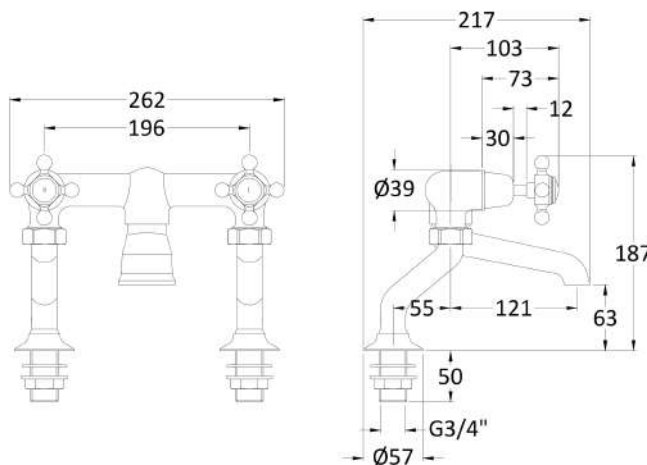

Sales Code: BC403DX

Description: Deck Mount Bath Filler Dome Crosshead

Product Dimensions

Height (mm):	187
Width (mm):	262
Depth (mm):	217
Length (mm):	
Nett Weight (kg):	2.3

Packaging Dimensions

Height (mm):	125
Width (mm):	250
Depth (mm):	200
Gross Weight (kg):	2.3

Packaging Data

Box Colour:	White Cardboard Box
Box Qty:	1
Label Size:	100 x 50
Label Colour:	White Label
Label Qty:	1

Outer Box Dimensions (If Applicable)

Height (mm):	200
Width (mm):	250
Depth (mm):	125
Length (mm):	

Gross Weight (kg):

5056211853213

Product Details

Country of Origin:	China
Fitting Instruction:	No
Product Material:	Brass
Control Type:	Manual
Waste Included:	Waste Not Included
Waste Type:	Not Applicable
WRAS Approval:	No
Approval No:	N/A
Valve/Cartridge Type:	1/4 Turn Ceramic Disc
Colour/Finish:	Chrome
Mount Type:	Deck
Operating Pressure (bar):	0.2

Flow Rates: (Litres Per Min) 0.1 bar: 10 0.5 bar: 36.2 1 bar: 53 2 bar: 75.7 3 bar: 92

Pipe Size: 22 mm (3/4" Bsp)

Pipe Centres: 200mm