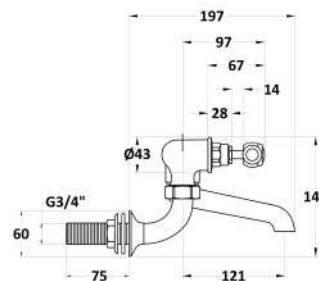

Sales Code: BC403HLWM

Description: Wall Mount Bath Filler Hex Lever

Product Dimensions

Height (mm):	142
Width (mm):	338
Depth (mm):	217
Length (mm):	
Nett Weight (kg):	2.3

Packaging Dimensions

Height (mm):	125
Width (mm):	250
Depth (mm):	200
Gross Weight (kg):	2.3

Packaging Data

Box Colour:	White Cardboard Box
Box Qty:	1
Label Size:	100 x 50
Label Colour:	White Label
Label Qty:	1

Outer Box Dimensions (If Applicable)

Height (mm):	200
Width (mm):	250
Depth (mm):	125
Length (mm):	
Gross Weight (kg):	
Barcode:	5056211853268

Product Details

Country of Origin:	China
Fitting Instruction:	No
Product Material:	Brass
Control Type:	Manual
Waste Included:	Waste Not Included
Waste Type:	Not Applicable
WRAS Approval:	No
Approval No:	N/A
Valve/Cartridge Type:	1/4 Turn Ceramic Disc
Colour/Finish:	Chrome
Mount Type:	Wall
Operating Pressure (bar):	0.2
Flow Rates: (Litres Per Min)	0.1 bar: 10 0.5 bar: 36.2 1 bar: 53 2 bar: 75.7 3 bar: 92
Pipe Size:	22 mm (3/4" Bsp)
Pipe Centres:	196mm