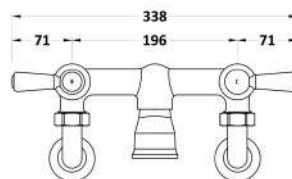

Sales Code: BC403HLWM

Description: Wall Mount Bath Filler Hex Lever

Product Dimensions

Height (mm):	142
Width (mm):	338
Depth (mm):	217
Length (mm):	
Nett Weight (kg):	2.3

Packaging Dimensions

Height (mm):	125
Width (mm):	250
Depth (mm):	200
Gross Weight (kg):	2.3

Packaging Data

Box Colour:	White Cardboard Box
Box Qty:	1
Label Size:	100 x 50
Label Colour:	White Label
Label Qty:	1

Outer Box Dimensions (If Applicable)

Height (mm):	200
Width (mm):	250
Depth (mm):	125
Length (mm):	
Gross Weight (kg):	
Barcode:	5056211853268

Product Details

Country of Origin:	China
Fitting Instruction:	No
Product Material:	Brass
Control Type:	Manual
Waste Included:	Waste Not Included
Waste Type:	Not Applicable
WRAS Approval:	No
Approval No:	N/A
Valve/Cartridge Type:	1/4 Turn Ceramic Disc
Colour/Finish:	Chrome
Mount Type:	Wall
Operating Pressure (bar):	0.2
Flow Rates: (Litres Per Min)	0.1 bar: 10 0.5 bar: 36.2 1 bar: 53 2 bar: 75.7 3 bar: 92
Pipe Size:	22 mm (3/4" Bsp)
Pipe Centres:	196mm