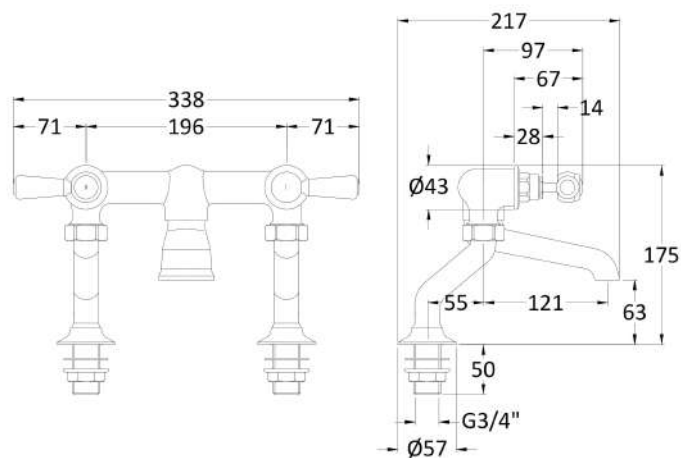

Sales Code: BC403HL

Description: Deck Mount Bath Filler Hex Lever

Product Dimensions

Height (mm):	175
Width (mm):	338
Depth (mm):	217
Length (mm):	
Nett Weight (kg):	2.3

Packaging Dimensions

Height (mm):	125
Width (mm):	250
Depth (mm):	200
Gross Weight (kg):	2.3

Packaging Data

Box Colour:	White Cardboard Box
Box Qty:	1
Label Size:	100 x 50
Label Colour:	White Label
Label Qty:	1

Outer Box Dimensions (If Applicable)

Height (mm):	200
Width (mm):	250
Depth (mm):	125
Length (mm):	

Gross Weight (kg):	
Barcode:	5056211853220

Product Details

Country of Origin:	China
Fitting Instruction:	No
Product Material:	Brass
Control Type:	Manual
Waste Included:	Waste Not Included
Waste Type:	Not Applicable
WRAS Approval:	No
Approval No:	N/A
Valve/Cartridge Type:	1/4 Turn Ceramic Disc
Colour/Finish:	Chrome
Mount Type:	Deck
Operating Pressure (bar):	0.2

Flow Rates: (Litres Per Min)	0.1 bar: 10	0.5 bar: 36.2	1 bar: 53	2 bar: 75.7	3 bar: 92
Pipe Size:	22 mm (3/4" Bsp)				
Pipe Centres:	200mm				