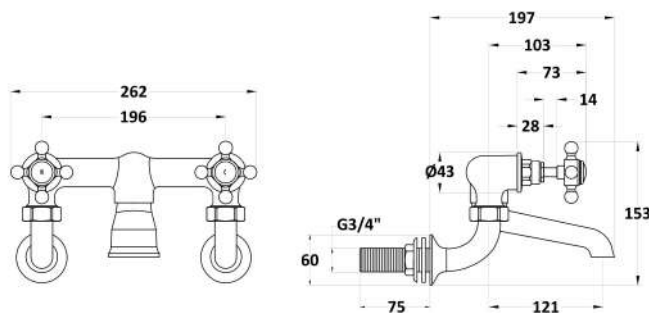

**Sales Code:** BC403HXWM

**Description:** Wall Mount Bath Filler Hex Crosshead

**Product Dimensions**

Height (mm):	142
Width (mm):	262
Depth (mm):	217
Length (mm):	
Nett Weight (kg):	2.3

**Packaging Dimensions**

Height (mm):	125
Width (mm):	250
Depth (mm):	200
Gross Weight (kg):	2.3

**Packaging Data**

Box Colour:	White Cardboard Box
Box Qty:	1
Label Size:	100 x 50
Label Colour:	White Label
Label Qty:	1

**Outer Box Dimensions (If Applicable)**

Height (mm):	200
Width (mm):	250
Depth (mm):	125
Length (mm):	
Gross Weight (kg):	
Barcode:	5056211853275

**Product Details**

Country of Origin:	China
Fitting Instruction:	No
Product Material:	Brass
Control Type:	Manual
Waste Included:	Waste Not Included
Waste Type:	Not Applicable
WRAS Approval:	No
Approval No:	N/A
Valve/Cartridge Type:	1/4 Turn Ceramic Disc
Colour/Finish:	Chrome
Mount Type:	Wall
Operating Pressure (bar):	0.2
Flow Rates: (Litres Per Min)	0.1 bar: 10    0.5 bar: 36.2    1 bar: 53    2 bar: 75.7    3 bar: 92
Pipe Size:	22 mm (3/4" Bsp)
Pipe Centres:	196mm