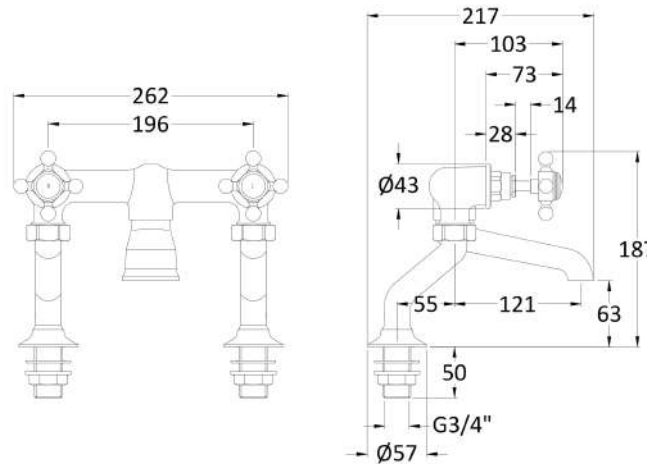

### Product Dimensions

Height (mm):	187
Width (mm):	262
Depth (mm):	217
Length (mm):	
Nett Weight (kg):	2.3

### Packaging Dimensions

Height (mm):	125
Width (mm):	250
Depth (mm):	200
Gross Weight (kg):	2.3

### Outer Box Dimensions (If Applicable)

Height (mm):	200
Width (mm):	250
Depth (mm):	125
Length (mm):	

Gross Weight (kg):	
Barcode:	5056211853237

### Product Details

Country of Origin:	China
Fitting Instruction:	No
Product Material:	Brass
Control Type:	Manual
Waste Included:	Waste Not Included
Waste Type:	Not Applicable
WRAS Approval: No	Approval No: N/A
Valve/Cartridge Type:	1/4 Turn Ceramic Disc
Colour/Finish:	Chrome
Mount Type:	Deck
Operating Pressure (bar):	0.2
Flow Rates: (Litres Per Min)	0.1 bar: 10    0.5 bar: 36.2    1 bar: 53    2 bar: 75.7    3 bar: 92
Pipe Size:	22 mm (3/4" Bsp)
Pipe Centres:	200mm