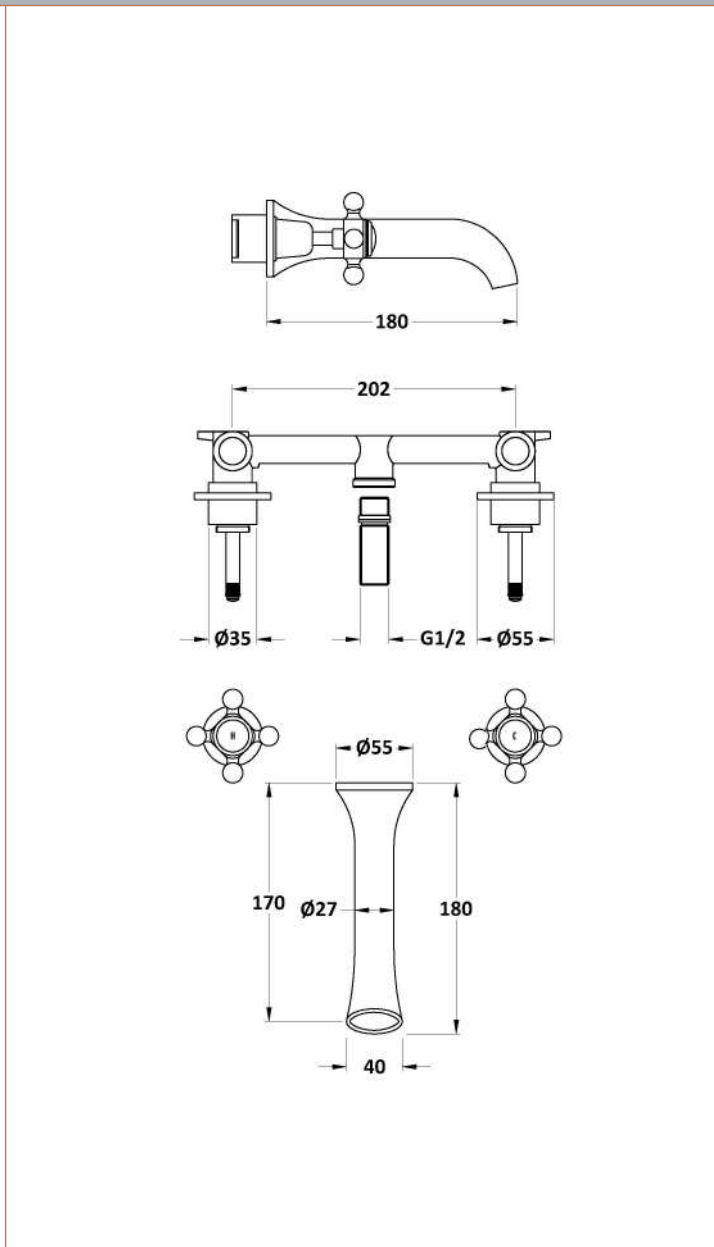

Sales Code: BC417DX

Description: Wall Mount 3Th Basin Tap Dome Crosshead

Product Dimensions

Height (mm):	55
Width (mm):	
Depth (mm):	180
Length (mm):	
Nett Weight (kg):	2

Packaging Dimensions

Height (mm):	65
Width (mm):	350
Depth (mm):	213
Gross Weight (kg):	2

Packaging Data

Box Colour:	White Cardboard Box
Box Qty:	1
Label Size:	100 x 50
Label Colour:	White Label
Label Qty:	1

Outer Box Dimensions (If Applicable)

Height (mm):	
Width (mm):	
Depth (mm):	
Length (mm):	
Gross Weight (kg):	
Barcode:	5056211853299

Product Details

Country of Origin:	China
Fitting Instruction:	No
Product Material:	Brass
Control Type:	Manual
Waste Included:	Waste Not Included
Waste Type:	Not Applicable
WRAS Approval:	No
Approval No:	N/A
Valve/Cartridge Type:	1/4 Turn Ceramic Disc
Colour/Finish:	Chrome
Mount Type:	Wall
Operating Pressure (bar):	0.1
Flow Rates: (Litres Per Min)	0.1 bar: 8 0.5 bar: 19.3 1 bar: 27.5 2 bar: 39.4 3 bar: 47.8
Pipe Size:	15 mm
Pipe Centres:	N/A