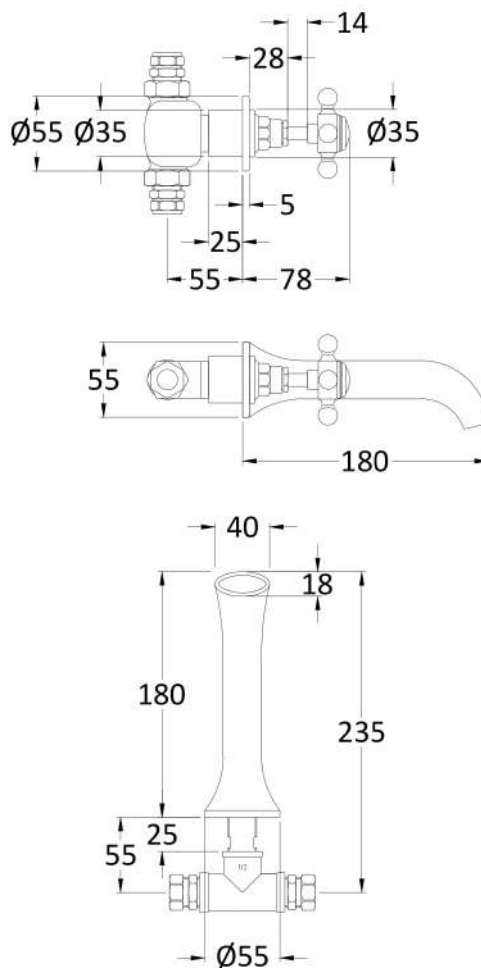

Sales Code: BC417HX

Description: Wall Mount 3Th Basin Tap Hex Crosshead

**Product Dimensions**

Height (mm):	55
Width (mm):	
Depth (mm):	180
Length (mm):	
Nett Weight (kg):	2

**Packaging Dimensions**

Height (mm):	65
Width (mm):	350
Depth (mm):	213
Gross Weight (kg):	2

**Packaging Data**

Box Colour:	White Cardboard Box
Box Qty:	1
Label Size:	100 x 50
Label Colour:	White Label
Label Qty:	1

**Outer Box Dimensions (If Applicable)**

Height (mm):	
Width (mm):	
Depth (mm):	
Length (mm):	
Gross Weight (kg):	
Barcode:	5056211853312

**Product Details**

Country of Origin:	China
Fitting Instruction:	No
Product Material:	Brass
Control Type:	Manual
Waste Included:	Waste Not Included
Waste Type:	Not Applicable
WRAS Approval: No	Approval No: N/A
Valve/Cartridge Type:	1/4 Turn Ceramic Disc
Colour/Finish:	Chrome
Mount Type:	Wall
Operating Pressure (bar):	0.1
Flow Rates: (Litres Per Min)	0.1 bar: 8    0.5 bar: 19.3    1 bar: 27.5    2 bar: 39.4    3 bar: 47.8
Pipe Size:	15 mm (1/2" Bsp)
Pipe Centres:	N/A