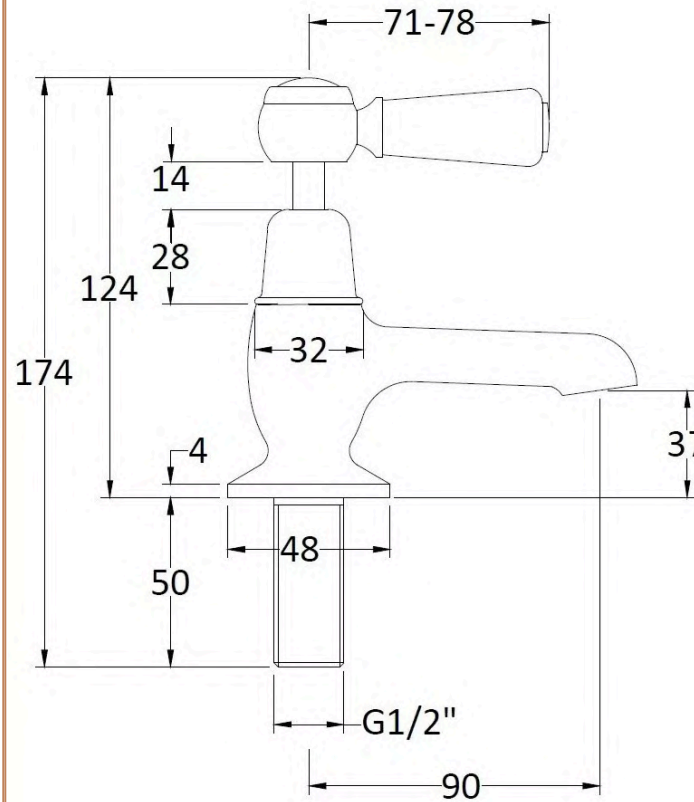

**Sales Code:** BC701DL

**Barcode:** 5056883703472

**Brand:** Hudson Reed

**Description:** Old London White Topaz With Lever Handle Basin Taps - Brushed Pewter / White

### Product Dimensions

Product	122 x 66 x 119mm (H x W x D)
Packaged	55 x 160 x 260mm (H x W x D)
Outer Box	300 x 270 x 500mm (H x W x D)
Nett Weight	1.2 kg
Packaged Weight	1.4 kg

### Packaging Details

Label Size (mm)	50 x 100
Label Colour	White
Label Qty	1.0000

### Product Details

Country of Origin	United Kingdom
Product Material	Brass
Control Type	Manual
WRAS Approved	No
Valve/Cartridge Type	1/4 Turn Ceramic Disc
Colour/Finish	Brushed Pewter
Mount Type	Deck
Style	Traditional
Handle Type	Lever
TMV2 Approved	No
TMV3 Approved	No
Min Operating Pressure	0.1 Bar
Minimum Operation Pressure	0 Bar
Tap Spout Height	37 mm
Tap Spout Projection	90 mm
Valve / Cartridge Type	1/4 Turn Ceramic Disc
Waste Included	No