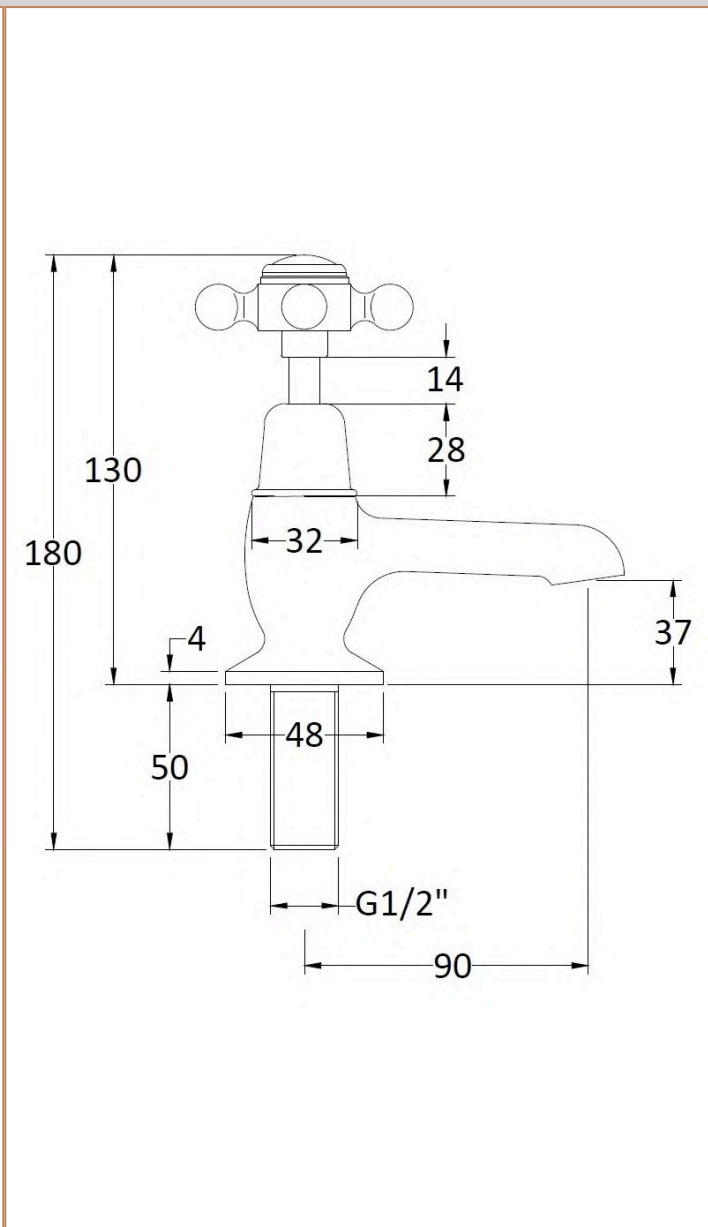

**Sales Code:**  
BC701DX

**Barcode:** 5056883703250

**Brand:** Hudson  
Reed

**Description:** Old London White Topaz With Crosshead Handle Basin Taps - Brushed Pewter / White

**Product Dimensions**

Product	141 x 66 x 119mm (H x W x D)
Packaged	55 x 160 x 260mm (H x W x D)
Outer Box	300 x 270 x 500mm (H x W x D)
Nett Weight	1.43 kg
Packaged Weight	1.43 kg

**Packaging Details**

Label Size (mm)	50 x 100
Label Colour	White
Label Qty	1.0000

**Product Details**

Country of Origin	United Kingdom
Product Material	Brass
Control Type	Manual
WRAS Approved	No
Valve/Cartridge Type	1/4 Turn Ceramic Disc
Colour/Finish	Brushed Pewter
Mount Type	Deck
Style	Traditional
Handle Type	Crosshead
TMV2 Approved	No
TMV3 Approved	No
Min Operating Pressure	0.1 Bar
Minimum Operation Pressure	0 Bar
Tap Spout Height	37 mm
Tap Spout Projection	90 mm
Valve / Cartridge Type	1/4 Turn Ceramic Disc
Waste Included	No