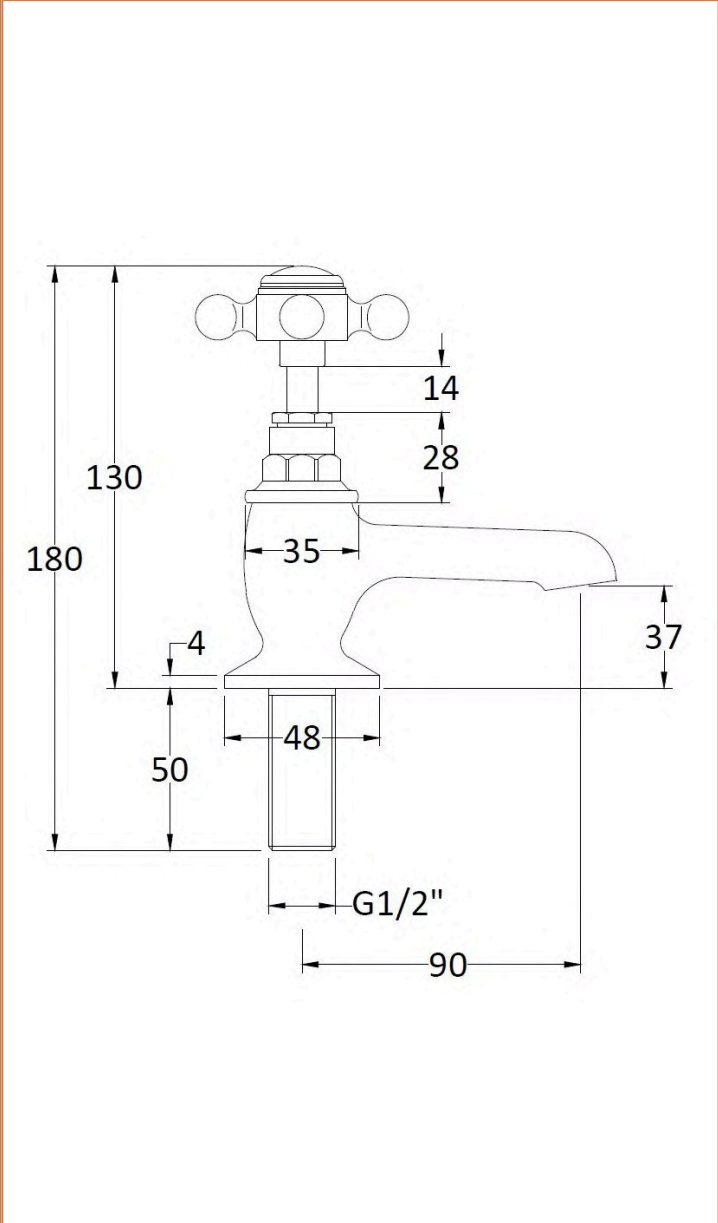

Sales Code:
BC701HX

Barcode: 5056883703199

Brand: Hudson
Reed

Description: Old London White Topaz With Crosshead Handle Basin Taps - Brushed Pewter / White

Product Dimensions	
Product	141 x 66 x 119mm (H x W x D)
Packaged	550 x 160 x 260mm (H x W x D)
Outer Box	300 x 270 x 500mm (H x W x D)
Nett Weight	1.2 kg
Packaged Weight	1.4 kg
Packaging Details	
Label Size (mm)	50 x 100
Label Colour	White
Label Qty	1.0000
Product Details	
Country of Origin	United Kingdom
Product Material	Brass
Control Type	Manual
WRAS Approved	No
Valve/Cartridge Type	1/4 Turn Ceramic Disc
Colour/Finish	Brushed Pewter
Mount Type	Deck
Style	Traditional
Handle Type	Crosshead
TMV2 Approved	No
TMV3 Approved	No
Min Operating Pressure	0.1 Bar
Minimum Operation Pressure	0 Bar
Tap Spout Height	37 mm
Tap Spout Projection	90 mm
Valve / Cartridge Type	1/4 Turn Ceramic Disc
Waste Included	No