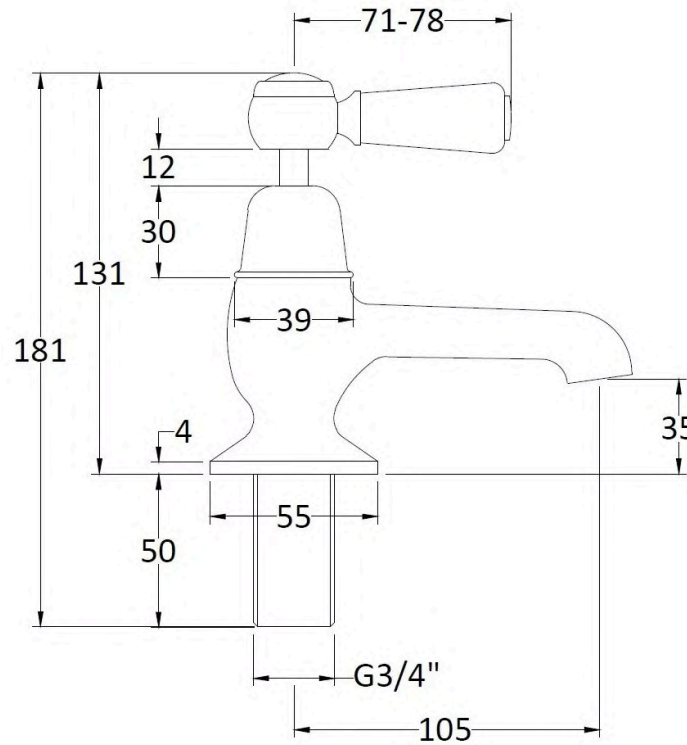

Sales Code: BC702DL

Barcode: 5056883703519

Brand: Hudson Reed

Description: Old London White Topaz With Lever Handle Bath Taps - Brushed Pewter / White

Product Dimensions

Product	141 x 66 x 138mm (H x W x D)
Packaged	55 x 160 x 260mm (H x W x D)
Outer Box	360 x 495 x 280mm (H x W x D)
Nett Weight	1.7 kg
Packaged Weight	1.9 kg

Packaging Details

Label Size (mm)	50 x 100
Label Colour	White
Label Qty	1.0000

Product Details

Country of Origin	United Kingdom
Product Material	Brass
Control Type	Manual
WRAS Approved	No
Valve/Cartridge Type	1/4 Turn Ceramic Disc
Colour/Finish	Brushed Pewter
Mount Type	Deck
Style	Traditional
Handle Type	Lever
TMV2 Approved	No
TMV3 Approved	No
Pipe Size	22 mm (3/4" BSP)
Min Operating Pressure	0.1 Bar
Minimum Operation Pressure	0 Bar
Tap Spout Height	35 mm
Tap Spout Projection	105 mm
Valve / Cartridge Type	1/4 Turn Ceramic Disc
Waste Included	No