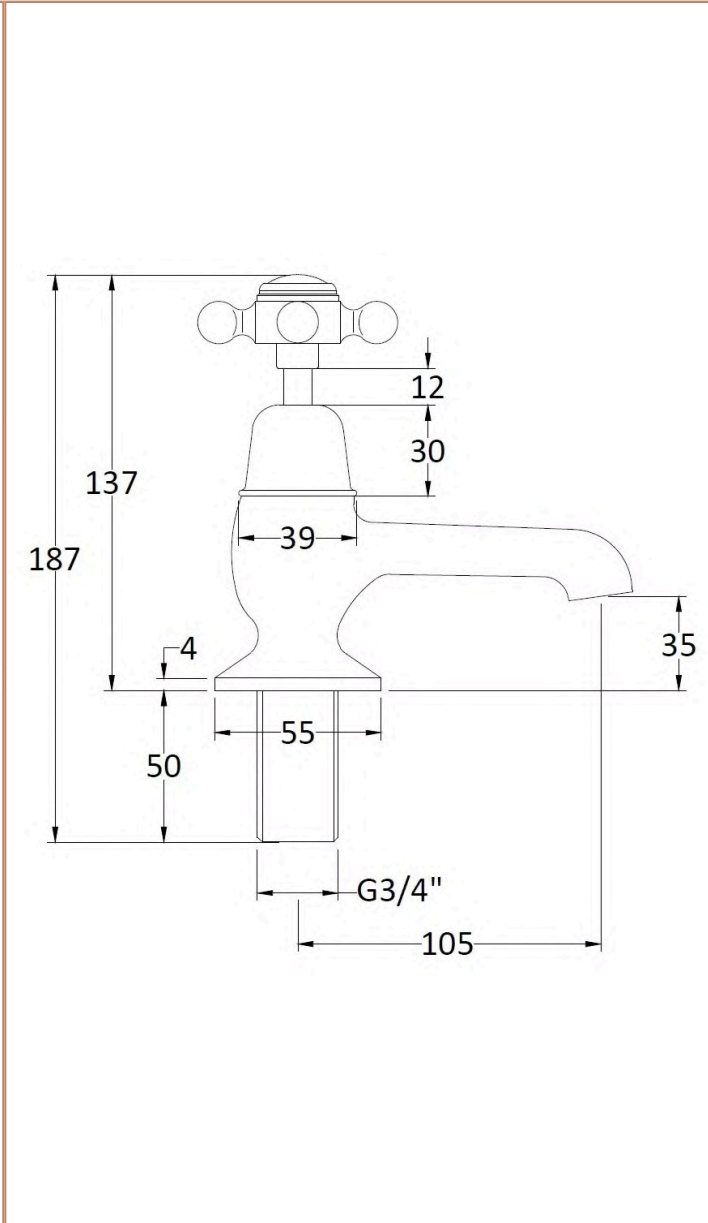

Sales Code:
BC702DX

Barcode: 5056883703298

Brand: Hudson
Reed

Description: Old London White Topaz With Crosshead Handle Bath Taps - Brushed Pewter / White

Product Dimensions	
Product	137 x 66 x 119mm (H x W x D)
Packaged	55 x 160 x 260mm (H x W x D)
Outer Box	300 x 270 x 500mm (H x W x D)
Nett Weight	1.89 kg
Packaged Weight	1.89 kg
Packaging Details	
Label Size (mm)	50 x 100
Label Colour	White
Label Qty	1.0000
Product Details	
Country of Origin	United Kingdom
Product Material	Brass
Control Type	Manual
WRAS Approved	No
Valve/Cartridge Type	1/4 Turn Ceramic Disc
Colour/Finish	Brushed Pewter
Mount Type	Deck
Style	Traditional
Handle Type	Crosshead
TMV2 Approved	No
TMV3 Approved	No
Pipe Size	22 mm (3/4" BSP)
Min Operating Pressure	0.1 Bar
Minimum Operation Pressure	0 Bar
Tap Spout Height	35 mm
Tap Spout Projection	105 mm
Valve / Cartridge Type	1/4 Turn Ceramic Disc
Waste Included	No