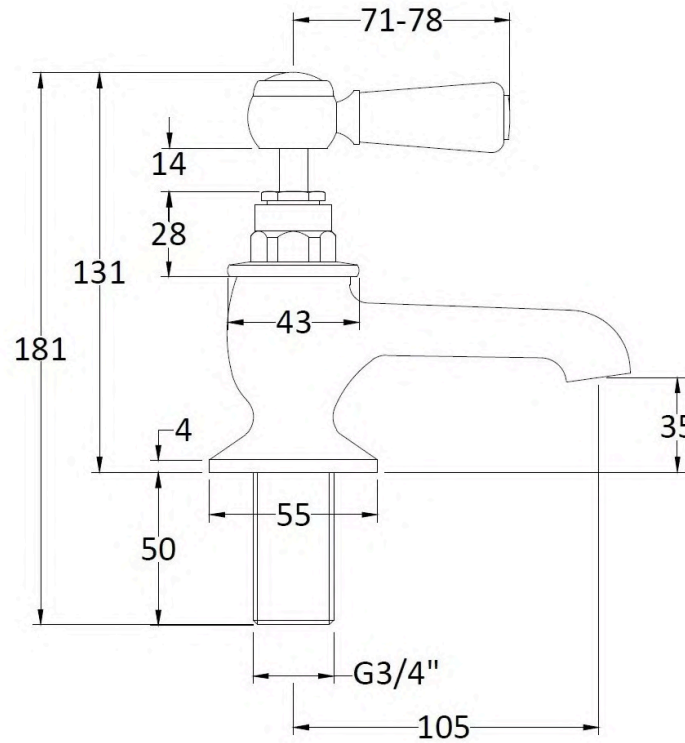

Sales Code: BC702HL

Barcode: 5056883703403

Brand: Hudson Reed

Description: Old London White Topaz With Lever Handle Bath Taps - Brushed Pewter / White

Product Dimensions

Product	141 x 66 x 138mm (H x W x D)
Packaged	55 x 160 x 260mm (H x W x D)
Outer Box	360 x 495 x 280mm (H x W x D)
Nett Weight	1.9 kg
Packaged Weight	1.9 kg

Packaging Details

Label Size (mm)	50 x 100
Label Colour	White
Label Qty	1.0000

Product Details

Country of Origin	China
Product Material	Brass
Control Type	Manual
WRAS Approved	No
Valve/Cartridge Type	1/4 Turn Ceramic Disc
Colour/Finish	Brushed Pewter
Mount Type	Deck
Style	Traditional
Handle Type	Lever
TMV2 Approved	No
TMV3 Approved	No
Pipe Size	22 mm (3/4" BSP)
Min Operating Pressure	0.1 Bar
Minimum Operation Pressure	0 Bar
Tap Spout Height	35 mm
Tap Spout Projection	105 mm
Valve / Cartridge Type	1/4 Turn Ceramic Disc
Waste Included	No