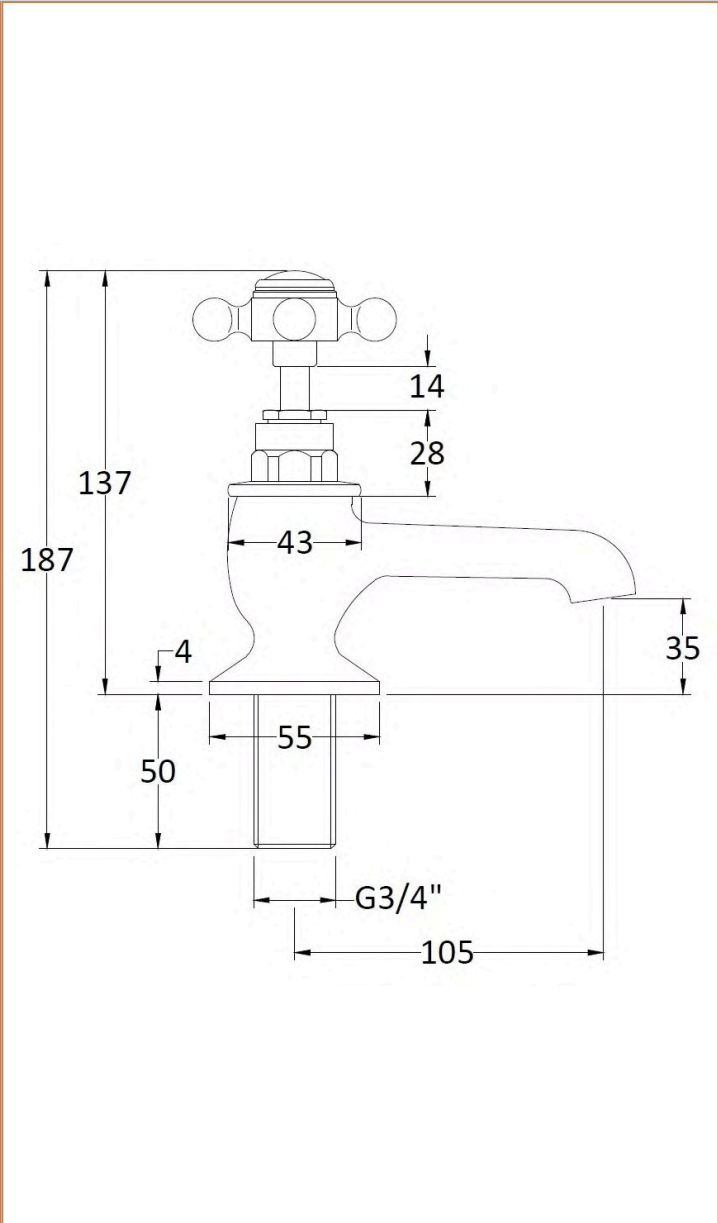

Sales Code:
BC702HX

Barcode: 5056883703205

Brand: Hudson
Reed

Description: Old London White Topaz With Crosshead Handle Bath Taps - Brushed Pewter / White

Product Dimensions	
Product	137 x 66 x 119mm (H x W x D)
Packaged	550 x 160 x 260mm (H x W x D)
Outer Box	360 x 495 x 280mm (H x W x D)
Nett Weight	1.7 kg
Packaged Weight	1.9 kg
Packaging Details	
Label Size (mm)	50 x 100
Label Colour	White
Label Qty	1.0000
Product Details	
Country of Origin	United Kingdom
Product Material	Brass
Control Type	Manual
WRAS Approved	No
Valve/Cartridge Type	1/4 Turn Ceramic Disc
Colour/Finish	Brushed Pewter
Mount Type	Deck
Style	Traditional
Handle Type	Crosshead
TMV2 Approved	No
TMV3 Approved	No
Pipe Size	22 mm (3/4" BSP)
Min Operating Pressure	0.1 Bar
Minimum Operation Pressure	0 Bar
Tap Spout Height	35 mm
Tap Spout Projection	105 mm
Valve / Cartridge Type	1/4 Turn Ceramic Disc
Waste Included	No