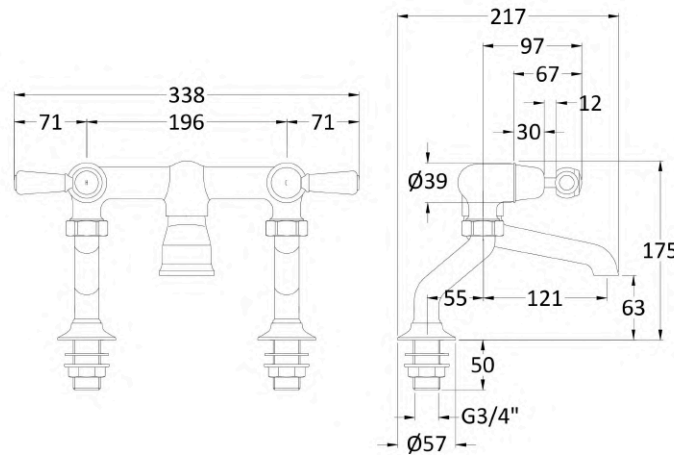

**Sales Code:**  
BC703DL

**Barcode:** 5056883703533

**Brand:** Hudson  
Reed

**Description:** Old London White Topaz With Lever Handle Deck Mounted Bath Filler - Brushed Pewter

**Product Dimensions**

|                 |                               |
|-----------------|-------------------------------|
| Product         | 175 x 338 x 217mm (H x W x D) |
| Packaged        | 125 x 250 x 200mm (H x W x D) |
| Outer Box       | 200 x 250 x 125mm (H x W x D) |
| Nett Weight     | 2 kg                          |
| Packaged Weight | 2.3 kg                        |

**Packaging Details**

|                 |          |
|-----------------|----------|
| Label Size (mm) | 50 x 100 |
| Label Colour    | White    |
| Label Qty       | 1.0000   |

**Product Details**

|                            |                       |
|----------------------------|-----------------------|
| Country of Origin          | China                 |
| Product Material           | Brass                 |
| Control Type               | Manual                |
| WRAS Approved              | No                    |
| Valve/Cartridge Type       | 1/4 Turn Ceramic Disc |
| Colour/Finish              | Brushed Pewter        |
| Mount Type                 | Deck                  |
| Style                      | Traditional           |
| Handle Type                | Lever                 |
| TMV2 Approved              | No                    |
| TMV3 Approved              | No                    |
| Pipe Size                  | 22 mm (3/4" BSP)      |
| Pipe Centres               | 90-300                |
| Handset Included           | Yes                   |
| Min Operating Pressure     | 0.2 Bar               |
| Minimum Operation Pressure | 0 Bar                 |
| Tap Spout Height           | 63 mm                 |
| Tap Spout Projection       | 121 mm                |
| Valve / Cartridge Type     | 1/4 Turn Ceramic Disc |
| Waste Included             | No                    |