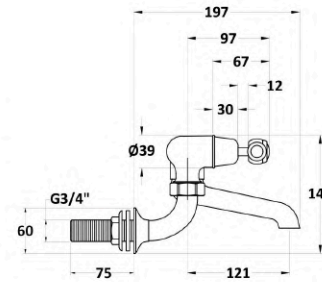

**Sales Code:**  
BC703DLWM

**Barcode:** 5056883703540

**Brand:** Hudson  
Reed

**Description:** Old London White Topaz With Lever Handle Wall Mounted Bath Filler - Brushed Pewter

### Product Dimensions

Product	142 x 338 x 197mm (H x W x D)
Packaged	125 x 250 x 200mm (H x W x D)
Outer Box	200 x 250 x 125mm (H x W x D)
Nett Weight	2 kg
Packaged Weight	2.3 kg

### Packaging Details

Label Size (mm)	50 x 100
Label Colour	White
Label Qty	1.0000

### Product Details

Country of Origin	China
Product Material	Brass
Control Type	Manual
WRAS Approved	No
Valve/Cartridge Type	1/4 Turn Ceramic Disc
Colour/Finish	Brushed Pewter
Mount Type	Wall Hung
Style	Traditional
Handle Type	Lever
TMV2 Approved	No
TMV3 Approved	No
Pipe Size	22 mm (3/4" BSP)
Pipe Centres	196
Handset Included	Yes
Min Operating Pressure	0.2 Bar
Minimum Operation Pressure	0 Bar
Tap Spout Projection	121 mm
Valve / Cartridge Type	1/4 Turn Ceramic Disc
Waste Included	No