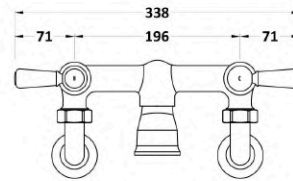

**Sales Code:**  
BC703DLWM

**Barcode:** 5056883703540

**Brand:** Hudson  
Reed

**Description:** Old London White Topaz With Lever Handle Wall Mounted Bath Filler - Brushed Pewter

### Product Dimensions

Product	142 x 338 x 197mm (H x W x D)
Packaged	125 x 250 x 200mm (H x W x D)
Outer Box	200 x 250 x 125mm (H x W x D)
Nett Weight	2 kg
Packaged Weight	2.3 kg

### Packaging Details

Label Size (mm)	50 x 100
Label Colour	White
Label Qty	1.0000

### Product Details

Country of Origin	China
Product Material	Brass
Control Type	Manual
WRAS Approved	No
Valve/Cartridge Type	1/4 Turn Ceramic Disc
Colour/Finish	Brushed Pewter
Mount Type	Wall Hung
Style	Traditional
Handle Type	Lever
TMV2 Approved	No
TMV3 Approved	No
Pipe Size	22 mm (3/4" BSP)
Pipe Centres	196
Handset Included	Yes
Min Operating Pressure	0.2 Bar
Minimum Operation Pressure	0 Bar
Tap Spout Projection	121 mm
Valve / Cartridge Type	1/4 Turn Ceramic Disc
Waste Included	No