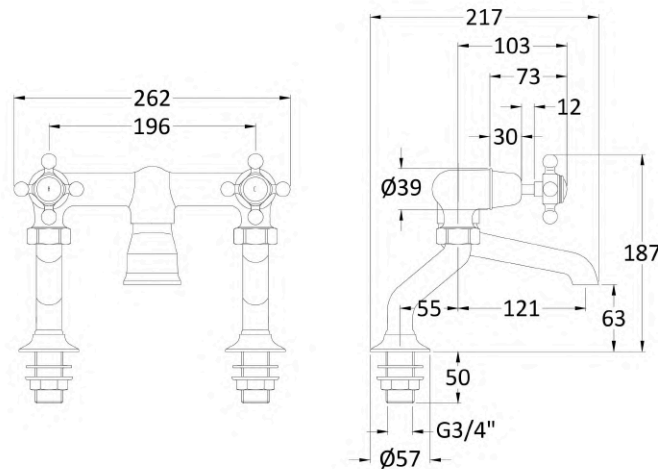

Sales Code:
BC703DX

Barcode: 5056883703311

Brand: Hudson
Reed

Description: Old London White Topaz With Crosshead Handle Deck Mounted Bath Filler -
Brushed Pewter

Product Dimensions

Product	187 x 262 x 217mm (H x W x D)
Packaged	125 x 250 x 200mm (H x W x D)
Outer Box	200 x 250 x 125mm (H x W x D)
Nett Weight	2 kg
Packaged Weight	2.3 kg

Packaging Details

Label Size (mm)	50 x 100
Label Colour	White
Label Qty	1.0000

Product Details

Country of Origin	China
Product Material	Brass
Control Type	Manual
WRAS Approved	No
Valve/Cartridge Type	1/4 Turn Ceramic Disc
Colour/Finish	Brushed Pewter
Mount Type	Deck
Style	Traditional
Handle Type	Crosshead
TMV2 Approved	No
TMV3 Approved	No
Pipe Size	22 mm (3/4" BSP)
Pipe Centres	90-300
Handset Included	Yes
Min Operating Pressure	0.2 Bar
Minimum Operation Pressure	0 Bar
Tap Spout Height	63 mm
Tap Spout Projection	121 mm
Valve / Cartridge Type	1/4 Turn Ceramic Disc
Waste Included	No