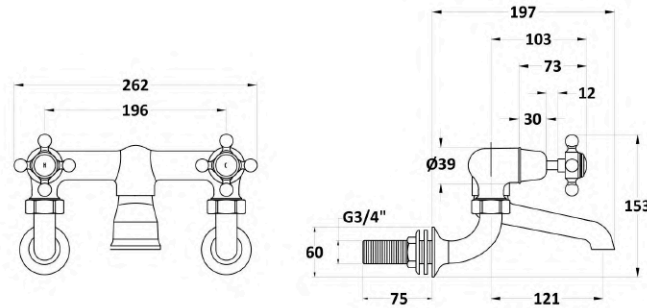

Sales Code:
BC703DXWM

Barcode: 5056883703328

Brand: Hudson
Reed

Description: Old London White Topaz With Crosshead Handle Wall Mounted Bath Filler -
Brushed Pewter

Product Dimensions

Product	142 x 262 x 197mm (H x W x D)
Packaged	125 x 250 x 200mm (H x W x D)
Outer Box	200 x 250 x 125mm (H x W x D)
Nett Weight	2 kg
Packaged Weight	2.3 kg

Packaging Details

Label Size (mm)	50 x 100
Label Colour	White
Label Qty	1.0000

Product Details

Country of Origin	China
Product Material	Brass
Control Type	Manual
WRAS Approved	No
Valve/Cartridge Type	1/4 Turn Ceramic Disc
Colour/Finish	Brushed Pewter
Mount Type	Wall Hung
Style	Traditional
Handle Type	Crosshead
TMV2 Approved	No
TMV3 Approved	No
Pipe Size	22 mm (3/4" BSP)
Pipe Centres	196
Handset Included	Yes
Min Operating Pressure	0.2 Bar
Minimum Operation Pressure	0 Bar
Tap Spout Projection	121 mm
Valve / Cartridge Type	1/4 Turn Ceramic Disc
Waste Included	No