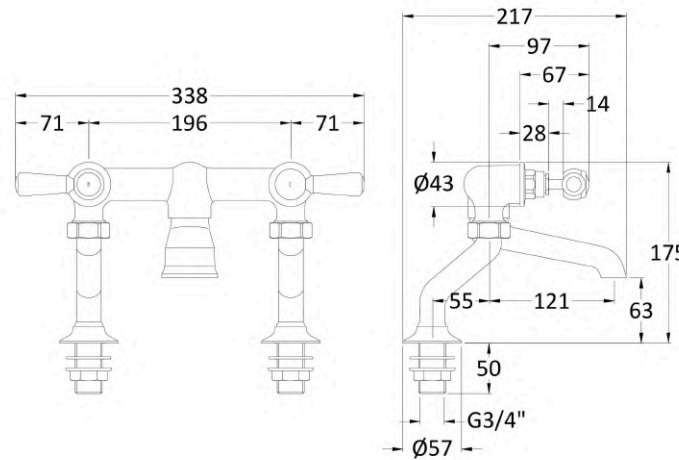

**Sales Code:**  
BC703HL

**Barcode:** 5056883703427

**Brand:** Hudson  
Reed

**Description:** Old London White Topaz With Lever Handle Deck Mounted Bath Filler - Brushed Pewter

**Product Dimensions**

Product	175 x 338 x 217mm (H x W x D)
Packaged	125 x 250 x 200mm (H x W x D)
Outer Box	200 x 250 x 125mm (H x W x D)
Nett Weight	2 kg
Packaged Weight	2.3 kg

**Packaging Details**

Label Size (mm)	50 x 100
Label Colour	White
Label Qty	1.0000

**Product Details**

Country of Origin	China
Product Material	Brass
Control Type	Manual
WRAS Approved	No
Valve/Cartridge Type	1/4 Turn Ceramic Disc
Colour/Finish	Brushed Pewter
Mount Type	Deck
Style	Traditional
Handle Type	Lever
TMV2 Approved	No
TMV3 Approved	No
Pipe Size	22 mm (3/4" BSP)
Pipe Centres	90-300
Handset Included	Yes
Min Operating Pressure	0.2 Bar
Minimum Operation Pressure	0 Bar
Tap Spout Height	63 mm
Tap Spout Projection	121 mm
Valve / Cartridge Type	1/4 Turn Ceramic Disc
Waste Included	No