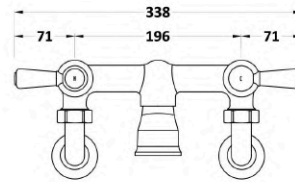

**Sales Code:**  
BC703HLWM

**Barcode:** 5056883703434

**Brand:** Hudson  
Reed

**Description:** Old London White Topaz With Lever Handle Wall Mounted Bath Filler - Brushed Pewter

**Product Dimensions**

|                 |                               |
|-----------------|-------------------------------|
| Product         | 142 x 338 x 197mm (H x W x D) |
| Packaged        | 125 x 250 x 200mm (H x W x D) |
| Outer Box       | 200 x 250 x 125mm (H x W x D) |
| Nett Weight     | 2 kg                          |
| Packaged Weight | 2.3 kg                        |

**Packaging Details**

|                 |          |
|-----------------|----------|
| Label Size (mm) | 50 x 100 |
| Label Colour    | White    |
| Label Qty       | 1.0000   |

**Product Details**

|                            |                       |
|----------------------------|-----------------------|
| Country of Origin          | China                 |
| Product Material           | Brass                 |
| Control Type               | Manual                |
| WRAS Approved              | No                    |
| Valve/Cartridge Type       | 1/4 Turn Ceramic Disc |
| Colour/Finish              | Brushed Pewter        |
| Mount Type                 | Wall Hung             |
| Style                      | Traditional           |
| Handle Type                | Lever                 |
| TMV2 Approved              | No                    |
| TMV3 Approved              | No                    |
| Pipe Size                  | 22 mm (3/4" BSP)      |
| Pipe Centres               | 196                   |
| Handset Included           | Yes                   |
| Min Operating Pressure     | 0.2 Bar               |
| Minimum Operation Pressure | 0 Bar                 |
| Tap Spout Projection       | 121 mm                |
| Valve / Cartridge Type     | 1/4 Turn Ceramic Disc |
| Waste Included             | No                    |