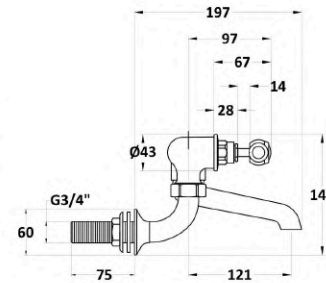

**Sales Code:**  
BC703HLWM

**Barcode:** 5056883703434

**Brand:** Hudson  
Reed

**Description:** Old London White Topaz With Lever Handle Wall Mounted Bath Filler - Brushed Pewter

**Product Dimensions**

|                 |                               |
|-----------------|-------------------------------|
| Product         | 142 x 338 x 197mm (H x W x D) |
| Packaged        | 125 x 250 x 200mm (H x W x D) |
| Outer Box       | 200 x 250 x 125mm (H x W x D) |
| Nett Weight     | 2 kg                          |
| Packaged Weight | 2.3 kg                        |

**Packaging Details**

|                 |          |
|-----------------|----------|
| Label Size (mm) | 50 x 100 |
| Label Colour    | White    |
| Label Qty       | 1.0000   |

**Product Details**

|                            |                       |
|----------------------------|-----------------------|
| Country of Origin          | China                 |
| Product Material           | Brass                 |
| Control Type               | Manual                |
| WRAS Approved              | No                    |
| Valve/Cartridge Type       | 1/4 Turn Ceramic Disc |
| Colour/Finish              | Brushed Pewter        |
| Mount Type                 | Wall Hung             |
| Style                      | Traditional           |
| Handle Type                | Lever                 |
| TMV2 Approved              | No                    |
| TMV3 Approved              | No                    |
| Pipe Size                  | 22 mm (3/4" BSP)      |
| Pipe Centres               | 196                   |
| Handset Included           | Yes                   |
| Min Operating Pressure     | 0.2 Bar               |
| Minimum Operation Pressure | 0 Bar                 |
| Tap Spout Projection       | 121 mm                |
| Valve / Cartridge Type     | 1/4 Turn Ceramic Disc |
| Waste Included             | No                    |