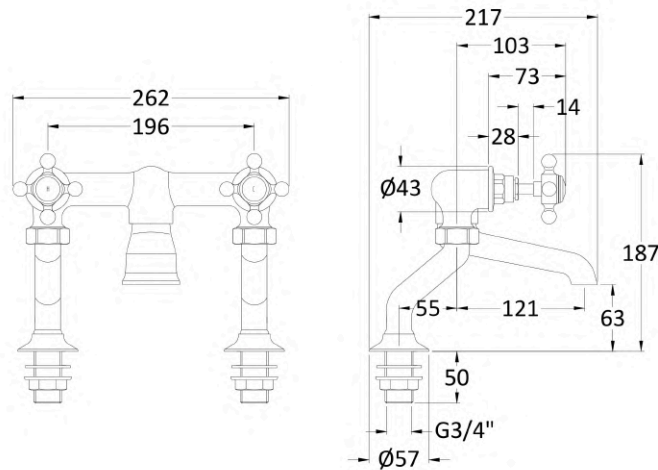

**Sales Code:**  
BC703HX

**Barcode:** 5056462625447

**Brand:** Hudson  
Reed

**Description:** Old London White Topaz With Crosshead Handle Deck Mounted Bath Filler -  
Brushed Pewter

### Product Dimensions

Product	187 x 262 x 217mm (H x W x D)
Packaged	125 x 250 x 200mm (H x W x D)
Outer Box	200 x 250 x 125mm (H x W x D)
Nett Weight	2 kg
Packaged Weight	2.3 kg

### Packaging Details

Label Size (mm)	50 x 100
Label Colour	White
Label Qty	1.0000

### Product Details

Country of Origin	China
Product Material	Brass
Control Type	Manual
WRAS Approved	No
Valve/Cartridge Type	1/4 Turn Ceramic Disc
Colour/Finish	Brushed Pewter
Mount Type	Deck
Style	Traditional
Handle Type	Crosshead
TMV2 Approved	No
TMV3 Approved	No
Pipe Size	22 mm (3/4" BSP)
Pipe Centres	90-300
Handset Included	Yes
Min Operating Pressure	0.2 Bar
Minimum Operation Pressure	0 Bar
Tap Spout Height	63 mm
Tap Spout Projection	121 mm
Valve / Cartridge Type	1/4 Turn Ceramic Disc
Waste Included	No