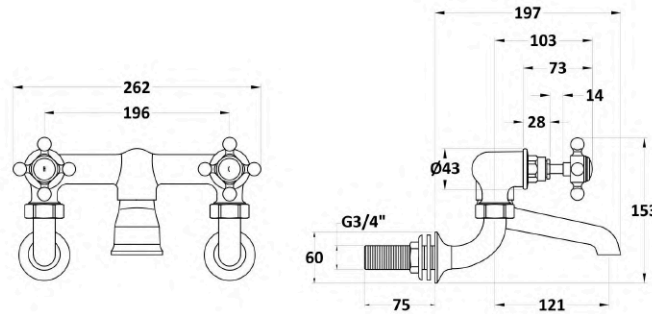

Sales Code:
BC703HXWM

Barcode: 5056883703229

Brand: Hudson
Reed

Description: Old London White Topaz With Crosshead Handle Wall Mounted Bath Filler -
Brushed Pewter

Product Dimensions

| | |
|-----------------|-------------------------------|
| Product | 142 x 262 x 197mm (H x W x D) |
| Packaged | 125 x 250 x 200mm (H x W x D) |
| Outer Box | 200 x 250 x 125mm (H x W x D) |
| Nett Weight | 2 kg |
| Packaged Weight | 2.3 kg |

Packaging Details

| | |
|-----------------|----------|
| Label Size (mm) | 50 x 100 |
| Label Colour | White |
| Label Qty | 1.0000 |

Product Details

| | |
|----------------------------|-----------------------|
| Country of Origin | China |
| Product Material | Brass |
| Control Type | Manual |
| WRAS Approved | No |
| Valve/Cartridge Type | 1/4 Turn Ceramic Disc |
| Colour/Finish | Brushed Pewter |
| Mount Type | Wall Hung |
| Style | Traditional |
| Handle Type | Crosshead |
| TMV2 Approved | No |
| TMV3 Approved | No |
| Pipe Size | 22 mm (3/4" BSP) |
| Pipe Centres | 196 |
| Handset Included | Yes |
| Min Operating Pressure | 0.2 Bar |
| Minimum Operation Pressure | 0 Bar |
| Tap Spout Projection | 121 mm |
| Valve / Cartridge Type | 1/4 Turn Ceramic Disc |
| Waste Included | No |