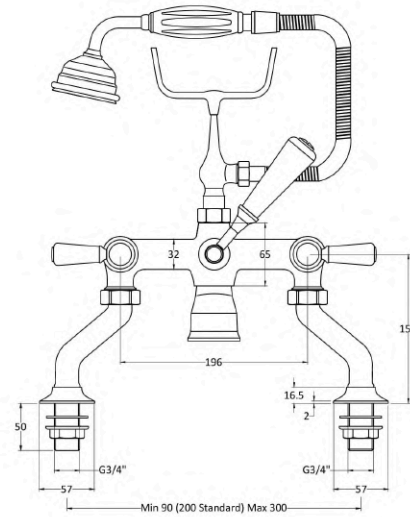

Sales Code:
BC704DL

Barcode: 5056883703557

Brand: Hudson
Reed

Description: Old London White Topaz With Lever Handle Bath Shower Mixer - Brushed Pewter / White

Product Dimensions

Product	320 x 350 x 155mm (H x W x D)
Packaged	150 x 232 x 330mm (H x W x D)
Outer Box	330 x 520 x 360mm (H x W x D)
Nett Weight	4.7 kg
Packaged Weight	4.9 kg

Packaging Details

Label Size (mm)	50 x 100
Label Colour	White
Label Qty	1.0000

Product Details

Country of Origin	United Kingdom
Product Material	Brass
Control Type	Manual
WRAS Approved	No
Valve/Cartridge Type	1/4 Turn Ceramic Disc
Colour/Finish	Brushed Pewter
Mount Type	Deck
Style	Traditional
Handle Type	Lever
TMV2 Approved	No
TMV3 Approved	No
Pipe Size	22 mm (3/4" BSP)
Pipe Centres	90-300
Handset Included	Yes
Hose Included	Yes
Hose Length	1500 mm
Min Operating Pressure	0.2 Bar
Minimum Operation Pressure	0 Bar
Tap Spout Height	62 mm
Tap Spout Projection	121 mm
Valve / Cartridge Type	1/4 Turn Ceramic Disc
Waste Included	No