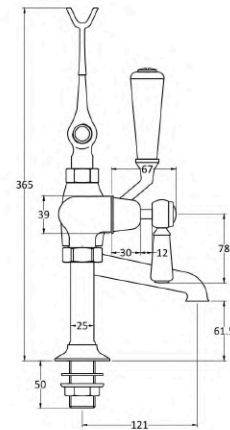

Sales Code:
BC704DL

Barcode: 5056883703557

Brand: Hudson
Reed

Description: Old London White Topaz With Lever Handle Bath Shower Mixer - Brushed Pewter / White

Product Dimensions

Product	320 x 350 x 155mm (H x W x D)
Packaged	150 x 232 x 330mm (H x W x D)
Outer Box	330 x 520 x 360mm (H x W x D)
Nett Weight	4.7 kg
Packaged Weight	4.9 kg

Packaging Details

Label Size (mm)	50 x 100
Label Colour	White
Label Qty	1.0000

Product Details

Country of Origin	United Kingdom
Product Material	Brass
Control Type	Manual
WRAS Approved	No
Valve/Cartridge Type	1/4 Turn Ceramic Disc
Colour/Finish	Brushed Pewter
Mount Type	Deck
Style	Traditional
Handle Type	Lever
TMV2 Approved	No
TMV3 Approved	No
Pipe Size	22 mm (3/4" BSP)
Pipe Centres	90-300
Handset Included	Yes
Hose Included	Yes
Hose Length	1500 mm
Min Operating Pressure	0.2 Bar
Minimum Operation Pressure	0 Bar
Tap Spout Height	62 mm
Tap Spout Projection	121 mm
Valve / Cartridge Type	1/4 Turn Ceramic Disc
Waste Included	No