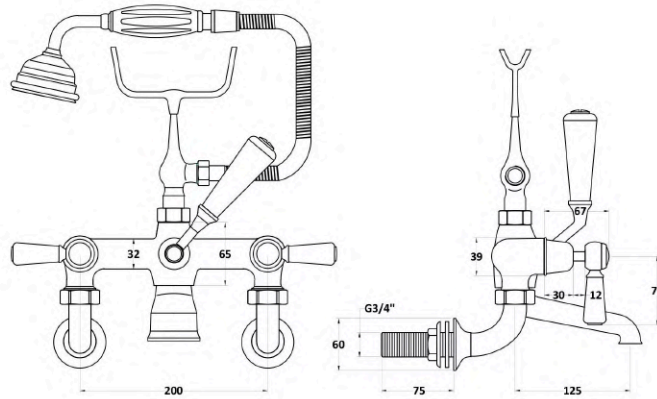

**Sales Code:** BC704DLWM      **Barcode:** 5056883703564      **Brand:** Hudson Reed      **Description:** Old London White Topaz With Lever Handle Wall Mounted Bath Shower Mixer - Brushed Pewter / White

**Product Dimensions**

Product	320 x 350 x 155mm (H x W x D)
Packaged	150 x 232 x 330mm (H x W x D)
Outer Box	330 x 520 x 360mm (H x W x D)
Nett Weight	4.7 kg
Packaged Weight	4.9 kg

**Packaging Details**

Label Size (mm)	50 x 100
Label Colour	White
Label Qty	1.0000

**Product Details**

Country of Origin	China
Product Material	Brass
Control Type	Manual
WRAS Approved	No
Valve/Cartridge Type	1/4 Turn Ceramic Disc
Colour/Finish	Brushed Pewter
Mount Type	Wall Hung
Style	Traditional
Handle Type	Lever
TMV2 Approved	No
TMV3 Approved	No
Pipe Size	22 mm (3/4" BSP)
Pipe Centres	196
Handset Included	Yes
Hose Included	Yes
Hose Length	1500 mm
Min Operating Pressure	0.2 Bar
Minimum Operation Pressure	0 Bar
Tap Spout Projection	121 mm
Valve / Cartridge Type	1/4 Turn Ceramic Disc
Waste Included	No