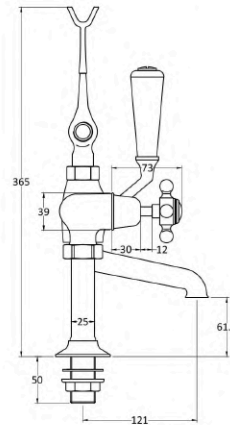

Sales Code:
BC704DX

Barcode: 5056883703335

Brand: Hudson
Reed

Description: Old London White Topaz With Crosshead Handle Bath Shower Mixer - Brushed Pewter / White

Product Dimensions

Product	320 x 350 x 155mm (H x W x D)
Packaged	150 x 232 x 330mm (H x W x D)
Outer Box	320 x 345 x 520mm (H x W x D)
Nett Weight	4.28 kg
Packaged Weight	4.92 kg

Packaging Details

Label Size (mm)	50 x 100
Label Colour	White
Label Qty	1.0000

Product Details

Country of Origin	United Kingdom
Product Material	Brass
Control Type	Manual
WRAS Approved	No
Valve/Cartridge Type	1/4 Turn Ceramic Disc
Colour/Finish	Brushed Pewter
Mount Type	Deck
Style	Traditional
Handle Type	Crosshead
TMV2 Approved	No
TMV3 Approved	No
Pipe Size	22 mm (3/4" BSP)
Pipe Centres	196
Handset Included	Yes
Hose Included	Yes
Hose Length	1500 mm
Min Operating Pressure	0.2 Bar
Minimum Operation Pressure	0 Bar
Tap Spout Height	62 mm
Tap Spout Projection	121 mm
Valve / Cartridge Type	1/4 Turn Ceramic Disc
Waste Included	No