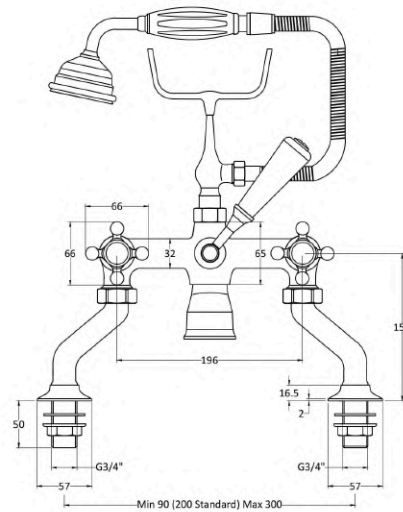

Sales Code:
BC704DX

Barcode: 5056883703335

Brand: Hudson
Reed

Description: Old London White Topaz With Crosshead Handle Bath Shower Mixer - Brushed Pewter / White

Product Dimensions

Product	320 x 350 x 155mm (H x W x D)
Packaged	150 x 232 x 330mm (H x W x D)
Outer Box	320 x 345 x 520mm (H x W x D)
Nett Weight	4.28 kg
Packaged Weight	4.92 kg

Packaging Details

Label Size (mm)	50 x 100
Label Colour	White
Label Qty	1.0000

Product Details

Country of Origin	United Kingdom
Product Material	Brass
Control Type	Manual
WRAS Approved	No
Valve/Cartridge Type	1/4 Turn Ceramic Disc
Colour/Finish	Brushed Pewter
Mount Type	Deck
Style	Traditional
Handle Type	Crosshead
TMV2 Approved	No
TMV3 Approved	No
Pipe Size	22 mm (3/4" BSP)
Pipe Centres	196
Handset Included	Yes
Hose Included	Yes
Hose Length	1500 mm
Min Operating Pressure	0.2 Bar
Minimum Operation Pressure	0 Bar
Tap Spout Height	62 mm
Tap Spout Projection	121 mm
Valve / Cartridge Type	1/4 Turn Ceramic Disc
Waste Included	No