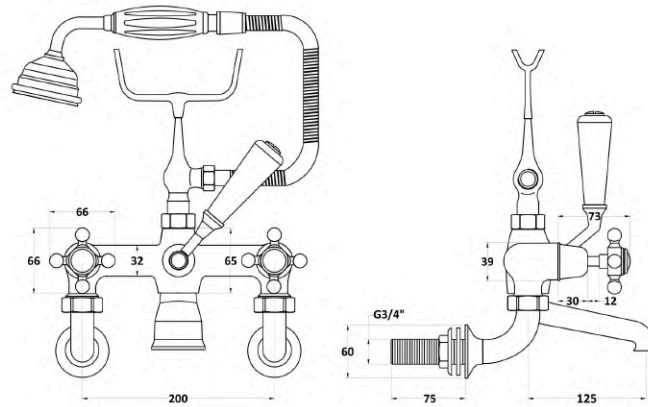

Sales Code:
BC704DXWM

Barcode: 5056883703342

Brand: Hudson
Reed

Description: Old London White Topaz With Crosshead Handle Wall Mounted Bath Shower Mixer -
Brushed Pewter / White

Product Dimensions

Product	320 x 350 x 155mm (H x W x D)
Packaged	150 x 232 x 330mm (H x W x D)
Outer Box	320 x 345 x 520mm (H x W x D)
Nett Weight	4.7 kg
Packaged Weight	4.9 kg

Packaging Details

Label Size (mm)	50 x 100
Label Colour	White
Label Qty	1.0000

Product Details

Country of Origin	China
Product Material	Brass
Control Type	Manual
WRAS Approved	No
Valve/Cartridge Type	1/4 Turn Ceramic Disc
Colour/Finish	Brushed Pewter
Mount Type	Wall Hung
Style	Traditional
Handle Type	Crosshead
TMV2 Approved	No
TMV3 Approved	No
Pipe Size	22 mm (3/4" BSP)
Pipe Centres	196
Handset Included	Yes
Hose Included	Yes
Hose Length	1500 mm
Min Operating Pressure	0.2 Bar
Minimum Operation Pressure	0 Bar
Tap Spout Projection	121 mm
Valve / Cartridge Type	1/4 Turn Ceramic Disc
Waste Included	No