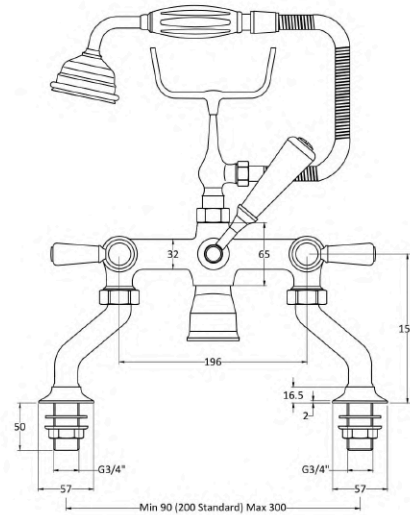

Sales Code:
BC704HL

Barcode: 5056883703441

Brand: Hudson
Reed

Description: Old London White Topaz With Lever Handle Bath Shower Mixer - Brushed Pewter / White

Product Dimensions

Product	320 x 350 x 155mm (H x W x D)
Packaged	150 x 232 x 330mm (H x W x D)
Outer Box	330 x 520 x 360mm (H x W x D)
Nett Weight	4.9 kg
Packaged Weight	4.9 kg

Packaging Details

Label Size (mm)	50 x 100
Label Colour	White
Label Qty	1.0000

Product Details

Country of Origin	China
Product Material	Brass
Control Type	Manual
WRAS Approved	No
Valve/Cartridge Type	1/4 Turn Ceramic Disc
Colour/Finish	Brushed Pewter
Mount Type	Deck
Style	Traditional
Handle Type	Lever
TMV2 Approved	No
TMV3 Approved	No
Pipe Size	22 mm (3/4" BSP)
Pipe Centres	90-300
Handset Included	Yes
Hose Included	Yes
Hose Length	1500 mm
Min Operating Pressure	0.2 Bar
Minimum Operation Pressure	0 Bar
Tap Spout Height	62 mm
Tap Spout Projection	121 mm
Valve / Cartridge Type	1/4 Turn Ceramic Disc
Waste Included	No