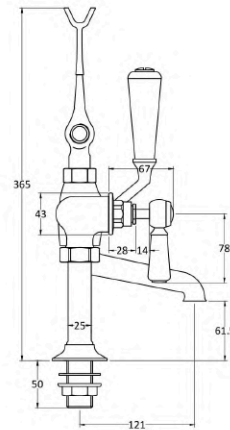

Sales Code:
BC704HL

Barcode: 5056883703441

Brand: Hudson
Reed

Description: Old London White Topaz With Lever Handle Bath Shower Mixer - Brushed Pewter / White

Product Dimensions

Product	320 x 350 x 155mm (H x W x D)
Packaged	150 x 232 x 330mm (H x W x D)
Outer Box	330 x 520 x 360mm (H x W x D)
Nett Weight	4.9 kg
Packaged Weight	4.9 kg

Packaging Details

Label Size (mm)	50 x 100
Label Colour	White
Label Qty	1.0000

Product Details

Country of Origin	China
Product Material	Brass
Control Type	Manual
WRAS Approved	No
Valve/Cartridge Type	1/4 Turn Ceramic Disc
Colour/Finish	Brushed Pewter
Mount Type	Deck
Style	Traditional
Handle Type	Lever
TMV2 Approved	No
TMV3 Approved	No
Pipe Size	22 mm (3/4" BSP)
Pipe Centres	90-300
Handset Included	Yes
Hose Included	Yes
Hose Length	1500 mm
Min Operating Pressure	0.2 Bar
Minimum Operation Pressure	0 Bar
Tap Spout Height	62 mm
Tap Spout Projection	121 mm
Valve / Cartridge Type	1/4 Turn Ceramic Disc
Waste Included	No