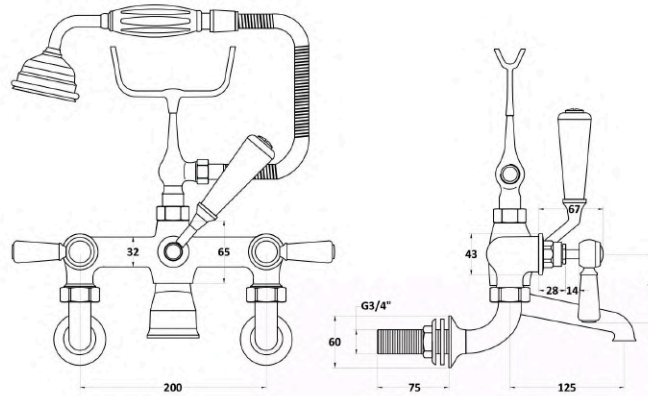

**Sales Code:** BC704HLWM      **Barcode:** 5056883703458      **Brand:** Hudson Reed      **Description:** Old London White Topaz With Lever Handle Wall Mounted Bath Shower Mixer - Brushed Pewter / White

**Product Dimensions**

Product	320 x 350 x 155mm (H x W x D)
Packaged	150 x 232 x 330mm (H x W x D)
Outer Box	330 x 520 x 360mm (H x W x D)
Nett Weight	4.7 kg
Packaged Weight	4.9 kg

**Packaging Details**

Label Size (mm)	50 x 100
Label Colour	White
Label Qty	1.0000

**Product Details**

Country of Origin	China
Product Material	Brass
Control Type	Manual
WRAS Approved	No
Valve/Cartridge Type	1/4 Turn Ceramic Disc
Colour/Finish	Brushed Pewter
Mount Type	Wall Hung
Style	Traditional
Handle Type	Lever
TMV2 Approved	No
TMV3 Approved	No
Pipe Size	22 mm (3/4" BSP)
Pipe Centres	196
Handset Included	Yes
Hose Included	Yes
Hose Length	1500 mm
Min Operating Pressure	0.2 Bar
Minimum Operation Pressure	0 Bar
Tap Spout Projection	121 mm
Valve / Cartridge Type	1/4 Turn Ceramic Disc
Waste Included	No