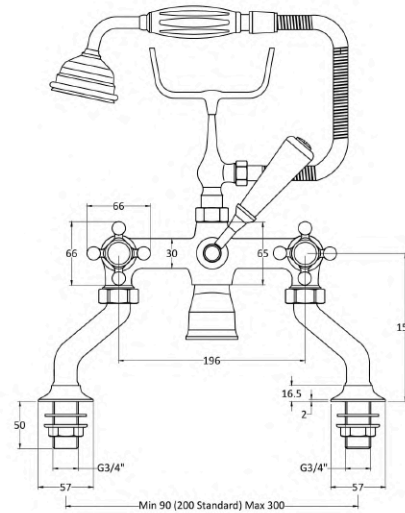

**Sales Code:**  
BC704HX

**Barcode:** 5056462625454

**Brand:** Hudson  
Reed

**Description:** Old London White Topaz With Crosshead Handle Bath Shower Mixer - Brushed Pewter / White

### Product Dimensions

Product	320 x 350 x 155mm (H x W x D)
Packaged	150 x 232 x 330mm (H x W x D)
Outer Box	320 x 345 x 520mm (H x W x D)
Nett Weight	4.7 kg
Packaged Weight	4.9 kg

### Packaging Details

Label Size (mm)	50 x 100
Label Colour	White
Label Qty	1.0000

### Product Details

Country of Origin	United Kingdom
Product Material	Brass
Control Type	Manual
WRAS Approved	No
Valve/Cartridge Type	1/4 Turn Ceramic Disc
Colour/Finish	Brushed Pewter
Mount Type	Deck
Style	Traditional
Handle Type	Crosshead
TMV2 Approved	No
TMV3 Approved	No
Pipe Size	22 mm (3/4" BSP)
Pipe Centres	90-300
Handset Included	Yes
Hose Included	Yes
Hose Length	1500 mm
Min Operating Pressure	0.2 Bar
Minimum Operation Pressure	0 Bar
Tap Spout Height	62 mm
Tap Spout Projection	121 mm
Valve / Cartridge Type	1/4 Turn Ceramic Disc
Waste Included	No