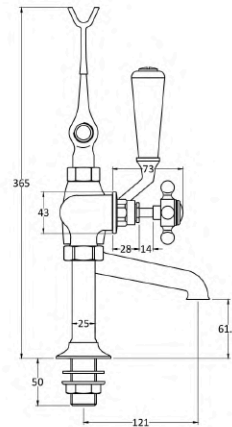

**Sales Code:**  
BC704HX

**Barcode:** 5056462625454

**Brand:** Hudson  
Reed

**Description:** Old London White Topaz With Crosshead Handle Bath Shower Mixer - Brushed Pewter / White

### Product Dimensions

Product	320 x 350 x 155mm (H x W x D)
Packaged	150 x 232 x 330mm (H x W x D)
Outer Box	320 x 345 x 520mm (H x W x D)
Nett Weight	4.7 kg
Packaged Weight	4.9 kg

### Packaging Details

Label Size (mm)	50 x 100
Label Colour	White
Label Qty	1.0000

### Product Details

Country of Origin	United Kingdom
Product Material	Brass
Control Type	Manual
WRAS Approved	No
Valve/Cartridge Type	1/4 Turn Ceramic Disc
Colour/Finish	Brushed Pewter
Mount Type	Deck
Style	Traditional
Handle Type	Crosshead
TMV2 Approved	No
TMV3 Approved	No
Pipe Size	22 mm (3/4" BSP)
Pipe Centres	90-300
Handset Included	Yes
Hose Included	Yes
Hose Length	1500 mm
Min Operating Pressure	0.2 Bar
Minimum Operation Pressure	0 Bar
Tap Spout Height	62 mm
Tap Spout Projection	121 mm
Valve / Cartridge Type	1/4 Turn Ceramic Disc
Waste Included	No