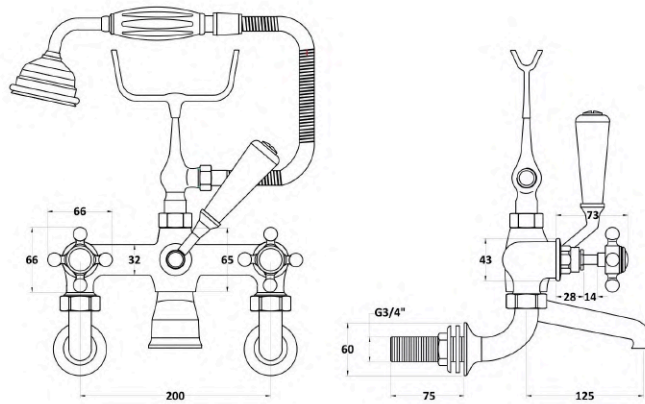

Sales Code:
BC704HXWM

Barcode: 5056883703236

Brand: Hudson
Reed

Description: Old London White Topaz With Crosshead Handle Wall Mounted Bath Shower Mixer -
Brushed Pewter / White

Product Dimensions

Product	320 x 350 x 155mm (H x W x D)
Packaged	150 x 232 x 330mm (H x W x D)
Outer Box	320 x 345 x 520mm (H x W x D)
Nett Weight	4.7 kg
Packaged Weight	4.9 kg

Packaging Details

Label Size (mm)	50 x 100
Label Colour	White
Label Qty	1.0000

Product Details

Country of Origin	China
Product Material	Brass
Control Type	Manual
WRAS Approved	No
Valve/Cartridge Type	1/4 Turn Ceramic Disc
Colour/Finish	Brushed Pewter
Mount Type	Wall Hung
Style	Traditional
Handle Type	Crosshead
TMV2 Approved	No
TMV3 Approved	No
Pipe Size	22 mm (3/4" BSP)
Pipe Centres	196
Handset Included	Yes
Hose Included	Yes
Hose Length	1500 mm
Min Operating Pressure	0.2 Bar
Minimum Operation Pressure	0 Bar
Tap Spout Projection	121 mm
Valve / Cartridge Type	1/4 Turn Ceramic Disc
Waste Included	No