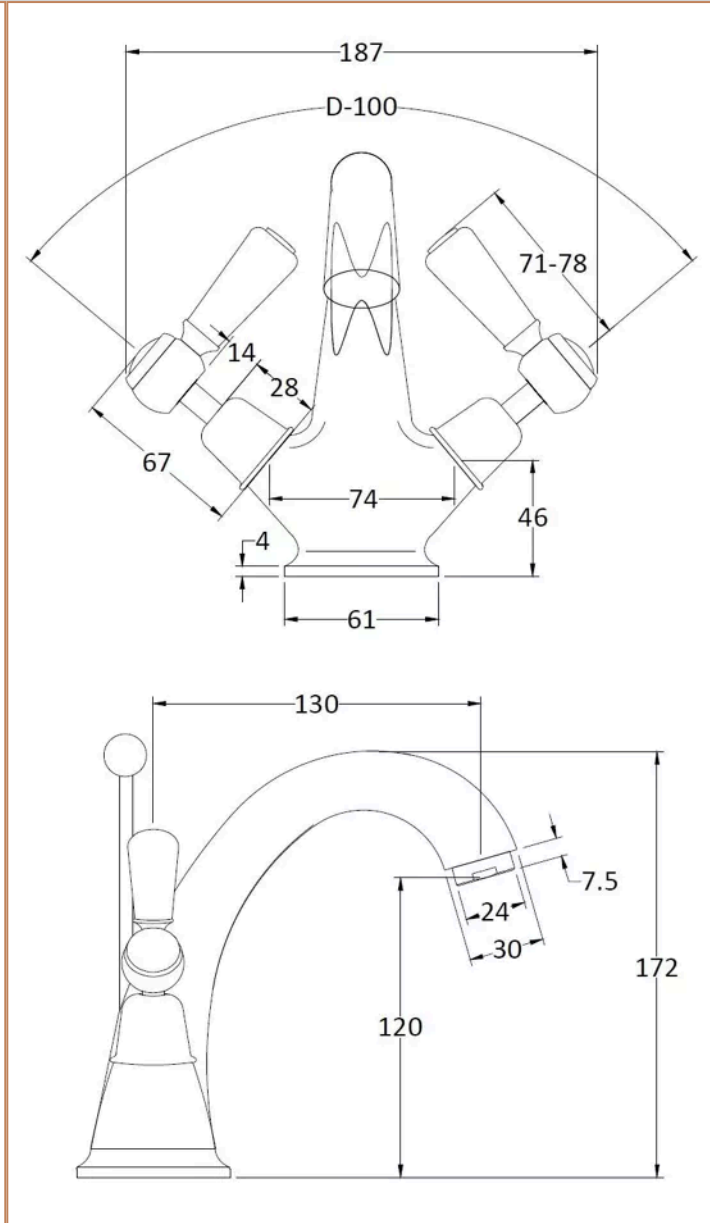

Sales Code:
BC705DL

Barcode: 5056883703489

Brand: Hudson
Reed

Description: Hudson Reed Topaz Brushed Pewter Mono Basin Mixer With Lever Handle With Waste

Product Dimensions

Product	176 x 214 x 158mm (H x W x D)
Packaged	125 x 220 x 390mm (H x W x D)
Outer Box	395 x 415 x 440mm (H x W x D)
Nett Weight	2.2 kg
Packaged Weight	2.4 kg

Packaging Details

Label Size (mm)	50 x 100
Label Colour	White
Label Qty	1.0000

Product Details

Country of Origin	United Kingdom
Product Material	Brass
Control Type	Manual
Waste Type	Pop-Up
WRAS Approved	No
Valve/Cartridge Type	1/4 Turn Ceramic Disc
Colour/Finish	Brushed Pewter
Mount Type	Deck
Style	Traditional
Handle Type	Lever
TMV2 Approved	No
TMV3 Approved	No
Min Operating Pressure	0.1 Bar
Minimum Operation Pressure	0 Bar
Tap Spout Height	120 mm
Tap Spout Projection	130 mm
Tap Tails Included	Yes
Valve / Cartridge Type	1/4 Turn Ceramic Disc
Waste Included	Yes