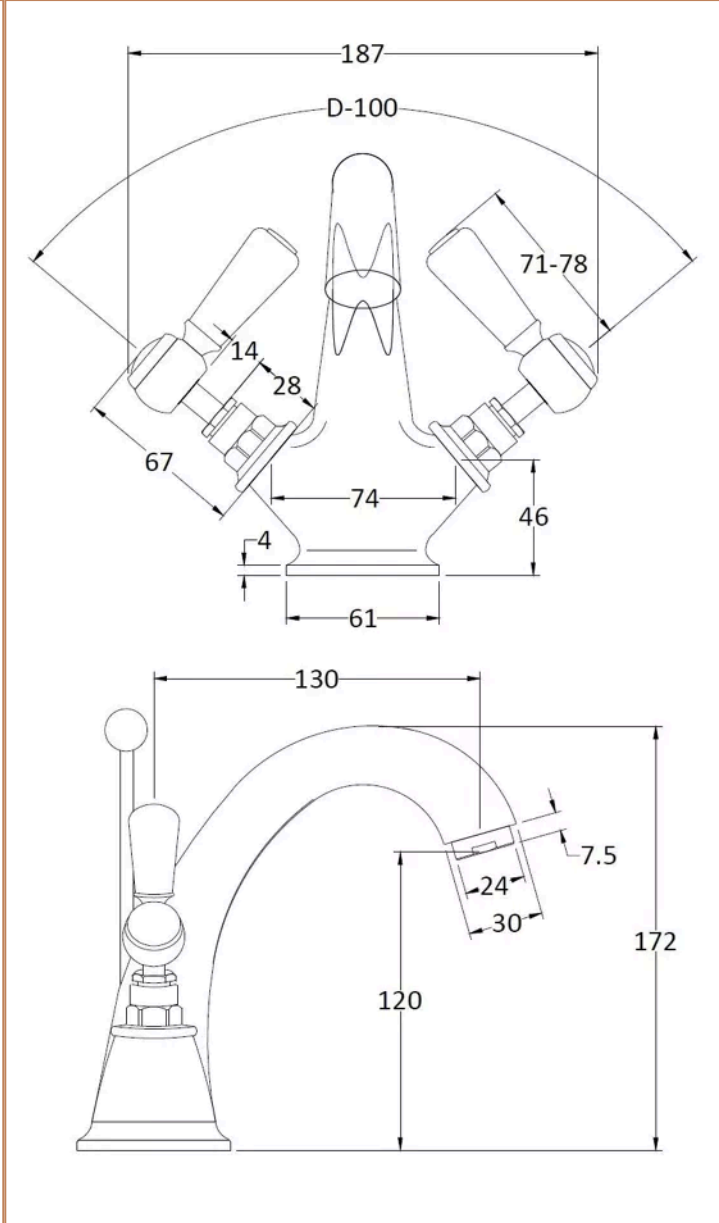

**Sales Code:**  
BC705HL

**Barcode:** 5056883703373

**Brand:** Hudson  
Reed

**Description:** Hudson Reed Topaz Brushed Pewter Mono Basin Mixer With Lever Handle With Waste

**Product Dimensions**

Product	176 x 214 x 158mm (H x W x D)
Packaged	125 x 220 x 390mm (H x W x D)
Outer Box	395 x 415 x 440mm (H x W x D)
Nett Weight	2.4 kg
Packaged Weight	2.4 kg

**Packaging Details**

Label Size (mm)	50 x 100
Label Colour	White
Label Qty	1.0000

**Product Details**

Country of Origin	China
Product Material	Brass
Control Type	Manual
Waste Type	Pop-Up
WRAS Approved	No
Valve/Cartridge Type	1/4 Turn Ceramic Disc
Colour/Finish	Brushed Pewter
Mount Type	Deck
Style	Traditional
Handle Type	Lever
TMV2 Approved	No
TMV3 Approved	No
Min Operating Pressure	0.1 Bar
Minimum Operation Pressure	0 Bar
Tap Spout Height	120 mm
Tap Spout Projection	130 mm
Tap Tails Included	Yes
Valve / Cartridge Type	1/4 Turn Ceramic Disc
Waste Included	Yes