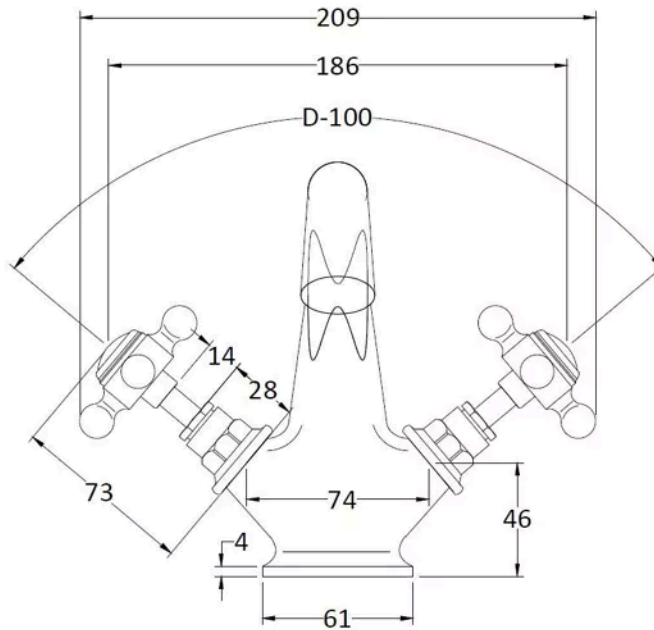

Sales Code:
BC705HX

Barcode: 5056462625416

Brand: Hudson
Reed

Description: Hudson Reed Topaz Brushed Pewter Mono Basin Mixer With Crosshead Handle With Waste

Product Dimensions

Product	176 x 214 x 185mm (H x W x D)
Packaged	125 x 220 x 390mm (H x W x D)
Outer Box	395 x 415 x 440mm (H x W x D)
Nett Weight	2.2 kg
Packaged Weight	2.4 kg

Packaging Details

Label Size (mm)	50 x 100
Label Colour	White
Label Qty	1.0000

Product Details

Country of Origin	United Kingdom
Product Material	Brass
Control Type	Manual
Waste Type	Pop-Up
WRAS Approved	No
Valve/Cartridge Type	1/4 Turn Ceramic Disc
Colour/Finish	Brushed Pewter
Mount Type	Deck
Style	Traditional
Handle Type	Crosshead
TMV2 Approved	No
TMV3 Approved	No
Min Operating Pressure	0.1 Bar
Minimum Operation Pressure	0 Bar
Tap Spout Height	120 mm
Tap Spout Projection	130 mm
Tap Tails Included	Yes
Valve / Cartridge Type	1/4 Turn Ceramic Disc
Waste Included	Yes