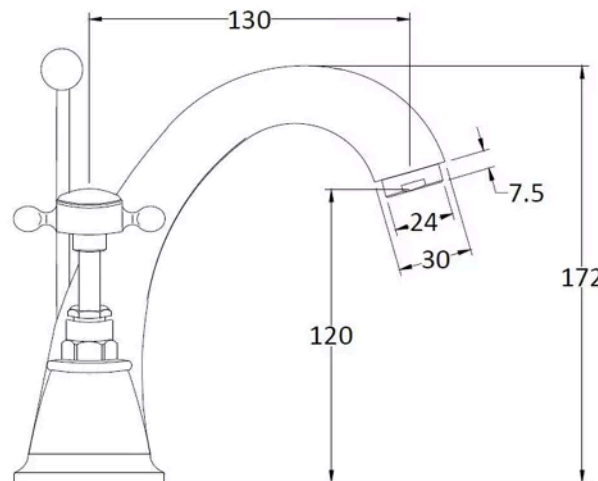

Sales Code:
BC705HX

Barcode: 5056462625416

Brand: Hudson
Reed

Description: Hudson Reed Topaz Brushed Pewter Mono Basin Mixer With Crosshead Handle With Waste

Product Dimensions

Product	176 x 214 x 185mm (H x W x D)
Packaged	125 x 220 x 390mm (H x W x D)
Outer Box	395 x 415 x 440mm (H x W x D)
Nett Weight	2.2 kg
Packaged Weight	2.4 kg

Packaging Details

Label Size (mm)	50 x 100
Label Colour	White
Label Qty	1.0000

Product Details

Country of Origin	United Kingdom
Product Material	Brass
Control Type	Manual
Waste Type	Pop-Up
WRAS Approved	No
Valve/Cartridge Type	1/4 Turn Ceramic Disc
Colour/Finish	Brushed Pewter
Mount Type	Deck
Style	Traditional
Handle Type	Crosshead
TMV2 Approved	No
TMV3 Approved	No
Min Operating Pressure	0.1 Bar
Minimum Operation Pressure	0 Bar
Tap Spout Height	120 mm
Tap Spout Projection	130 mm
Tap Tails Included	Yes
Valve / Cartridge Type	1/4 Turn Ceramic Disc
Waste Included	Yes