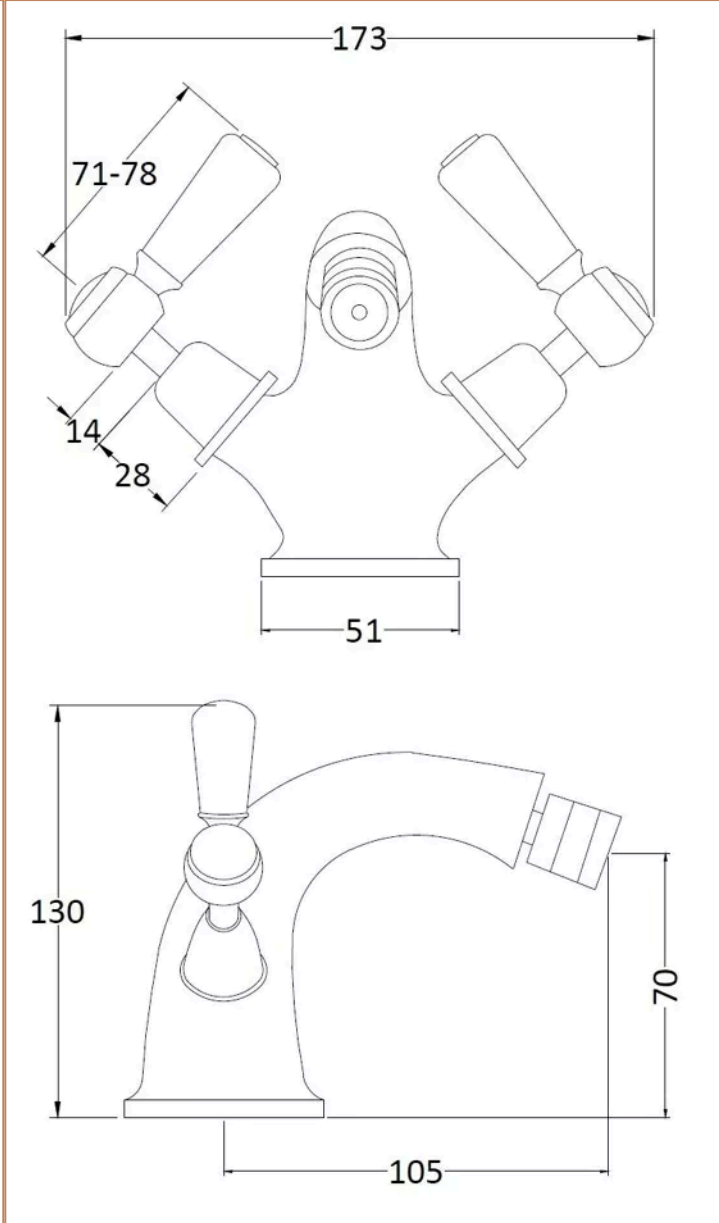

Sales Code:
BC706DL

Barcode: 5056883703571

Brand: Hudson
Reed

Description: Hudson Reed Topaz Brushed Pewter Bidet Mixer With Lever Handle and Pop Up Waste

Product Dimensions	
Product	130 x 173 x 130mm (H x W x D)
Packaged	120 x 195 x 190mm (H x W x D)
Outer Box	395 x 550 x 320mm (H x W x D)
Nett Weight	2.2 kg
Packaged Weight	2.4 kg
Packaging Details	
Label Size (mm)	50 x 100
Label Colour	White
Label Qty	1.0000
Product Details	
Country of Origin	China
Product Material	Brass
Control Type	Manual
Waste Type	Pop-Up
WRAS Approved	No
Valve/Cartridge Type	1/4 Turn Ceramic Disc
Colour/Finish	Brushed Pewter
Mount Type	Deck
Style	Traditional
Handle Type	Lever
TMV2 Approved	No
TMV3 Approved	No
Min Operating Pressure	0.1 Bar
Minimum Operation Pressure	0 Bar
Tap Spout Height	70 mm
Tap Spout Projection	105 mm
Tap Tails Included	Yes
Valve / Cartridge Type	1/4 Turn Ceramic Disc
Waste Included	Yes