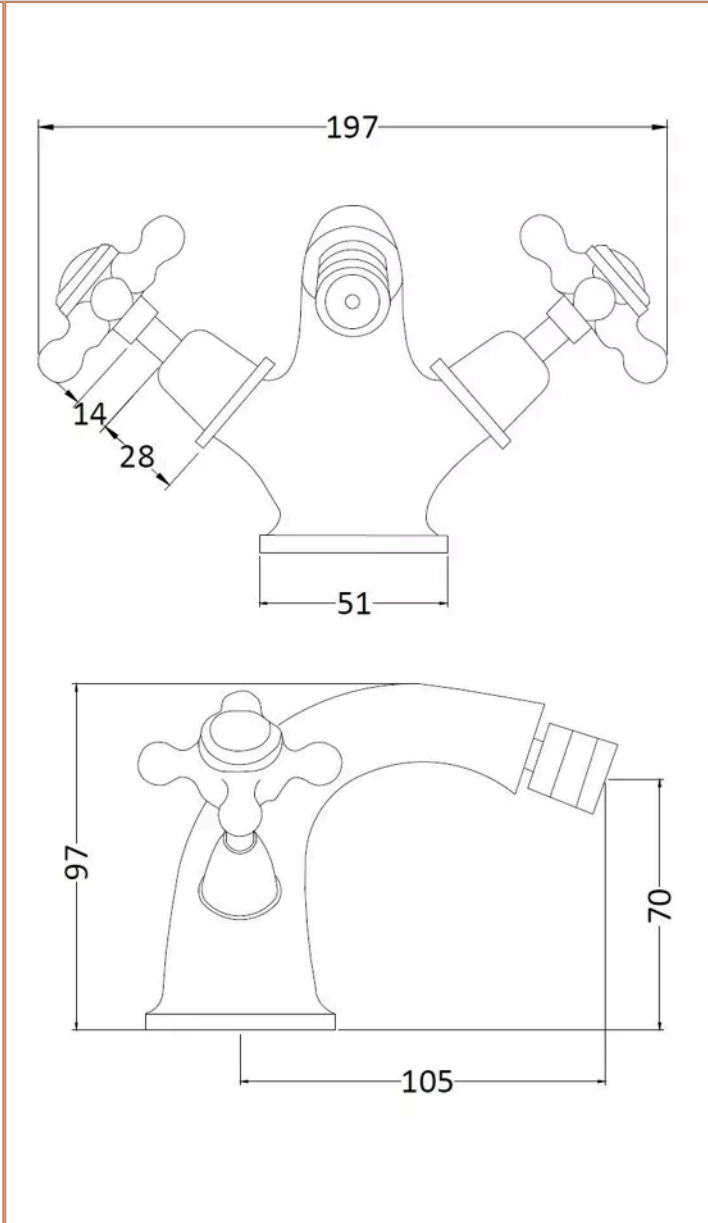

Sales Code:
BC706DX

Barcode: 5056883703359

Brand: Hudson
Reed

Description: Hudson Reed Topaz Brushed Pewter Bidet Mixer With Crosshead Handle and Pop Up Waste

Product Dimensions

Product	97 x 197 x 130mm (H x W x D)
Packaged	120 x 195 x 190mm (H x W x D)
Outer Box	395 x 550 x 320mm (H x W x D)
Nett Weight	2.2 kg
Packaged Weight	2.4 kg

Packaging Details

Label Size (mm)	50 x 100
Label Colour	White
Label Qty	1.0000

Product Details

Country of Origin	China
Product Material	Brass
Control Type	Manual
Waste Type	Pop-Up
WRAS Approved	No
Valve/Cartridge Type	1/4 Turn Ceramic Disc
Colour/Finish	Brushed Pewter
Mount Type	Deck
Style	Traditional
Handle Type	Crosshead
TMV2 Approved	No
TMV3 Approved	No
Min Operating Pressure	0.1 Bar
Minimum Operation Pressure	0 Bar
Tap Spout Height	70 mm
Tap Spout Projection	105 mm
Tap Tails Included	Yes
Valve / Cartridge Type	1/4 Turn Ceramic Disc
Waste Included	Yes