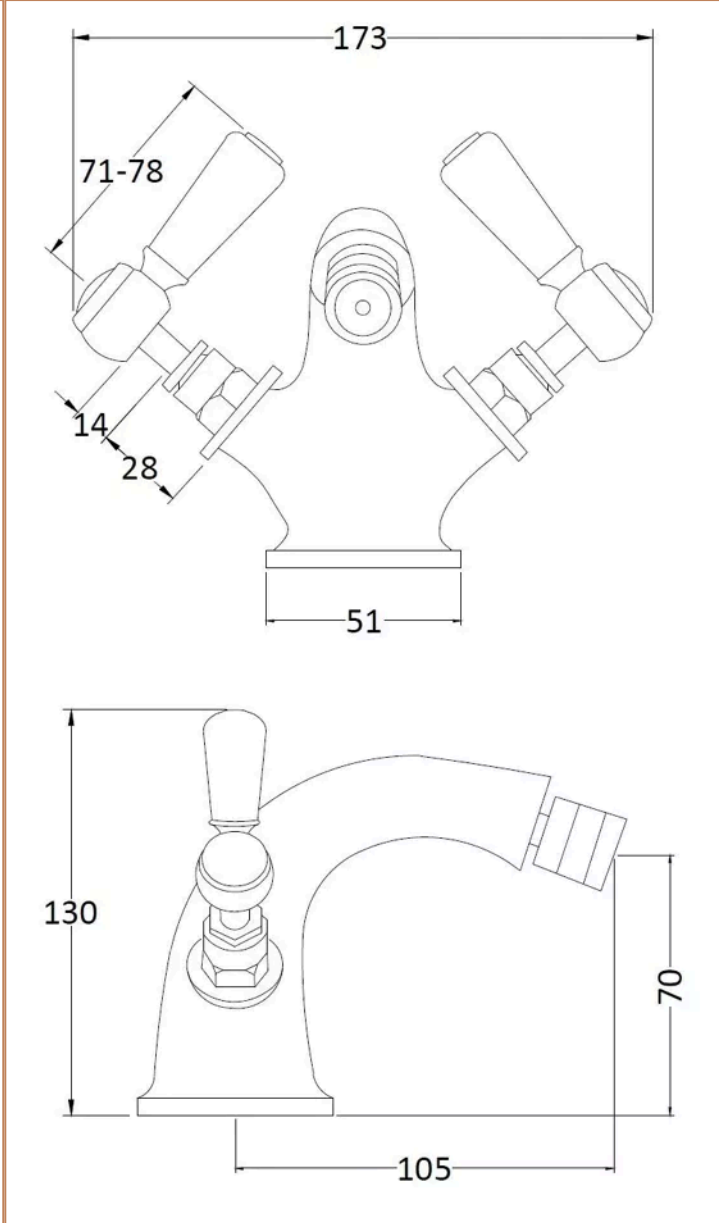

Sales Code:
BC706HL

Barcode: 5056883703465

Brand: Hudson
Reed

Description: Hudson Reed Topaz Brushed Pewter Bidet Mixer With Lever Handle and Pop Up Waste

Product Dimensions

Product	130 x 173 x 130mm (H x W x D)
Packaged	120 x 195 x 190mm (H x W x D)
Outer Box	395 x 550 x 320mm (H x W x D)
Nett Weight	2.2 kg
Packaged Weight	2.4 kg

Packaging Details

Label Size (mm)	50 x 100
Label Colour	White
Label Qty	1.0000

Product Details

Country of Origin	China
Product Material	Brass
Control Type	Manual
Waste Type	Pop-Up
WRAS Approved	No
Valve/Cartridge Type	1/4 Turn Ceramic Disc
Colour/Finish	Brushed Pewter
Mount Type	Deck
Style	Traditional
Handle Type	Lever
TMV2 Approved	No
TMV3 Approved	No
Min Operating Pressure	0.1 Bar
Minimum Operation Pressure	0 Bar
Tap Spout Height	70 mm
Tap Spout Projection	105 mm
Tap Tails Included	Yes
Valve / Cartridge Type	1/4 Turn Ceramic Disc
Waste Included	Yes