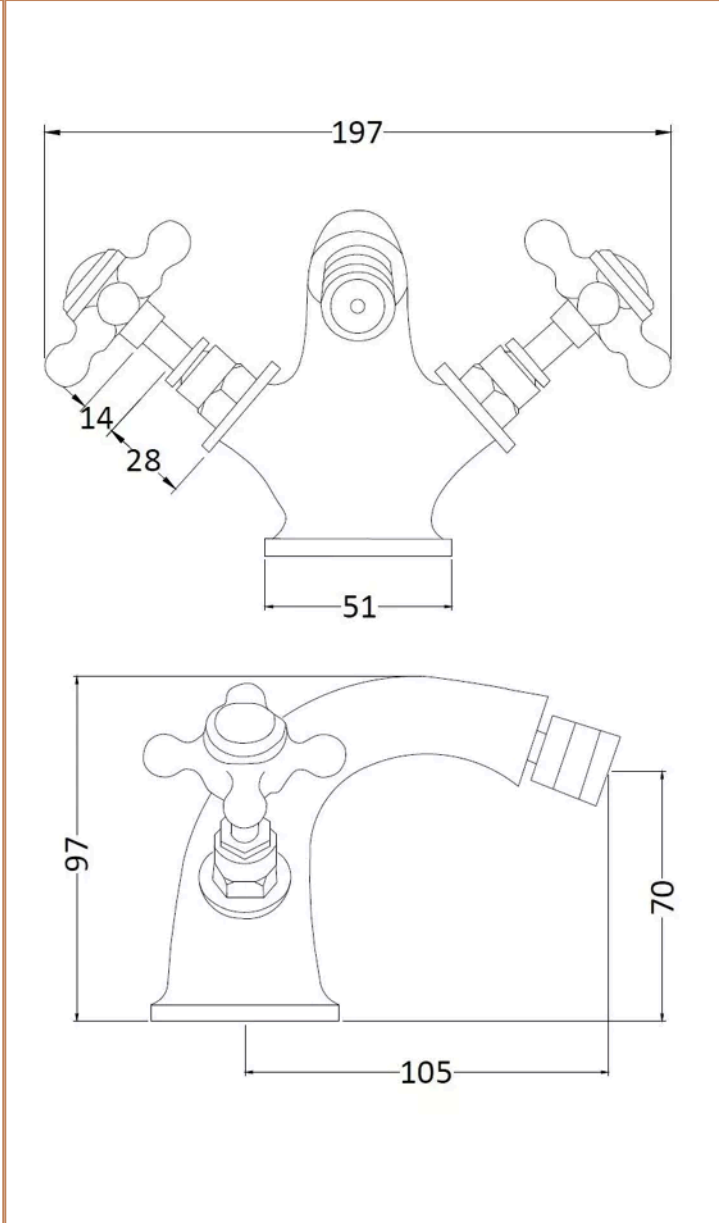

Sales Code:
BC706HX

Barcode: 5056883703243

Brand: Hudson
Reed

Description: Hudson Reed Topaz Brushed Pewter Bidet Mixer With Crosshead Handle and Pop Up Waste

Product Dimensions

Product	97 x 197 x 130mm (H x W x D)
Packaged	120 x 195 x 190mm (H x W x D)
Outer Box	395 x 550 x 320mm (H x W x D)
Nett Weight	2.2 kg
Packaged Weight	2.4 kg

Packaging Details

Label Size (mm)	50 x 100
Label Colour	White
Label Qty	1.0000

Product Details

Country of Origin	China
Product Material	Brass
Control Type	Manual
Waste Type	Pop-Up
WRAS Approved	No
Valve/Cartridge Type	1/4 Turn Ceramic Disc
Colour/Finish	Brushed Pewter
Mount Type	Deck
Style	Traditional
Handle Type	Crosshead
TMV2 Approved	No
TMV3 Approved	No
Min Operating Pressure	0.1 Bar
Minimum Operation Pressure	0 Bar
Tap Spout Height	70 mm
Tap Spout Projection	105 mm
Tap Tails Included	Yes
Valve / Cartridge Type	1/4 Turn Ceramic Disc
Waste Included	Yes