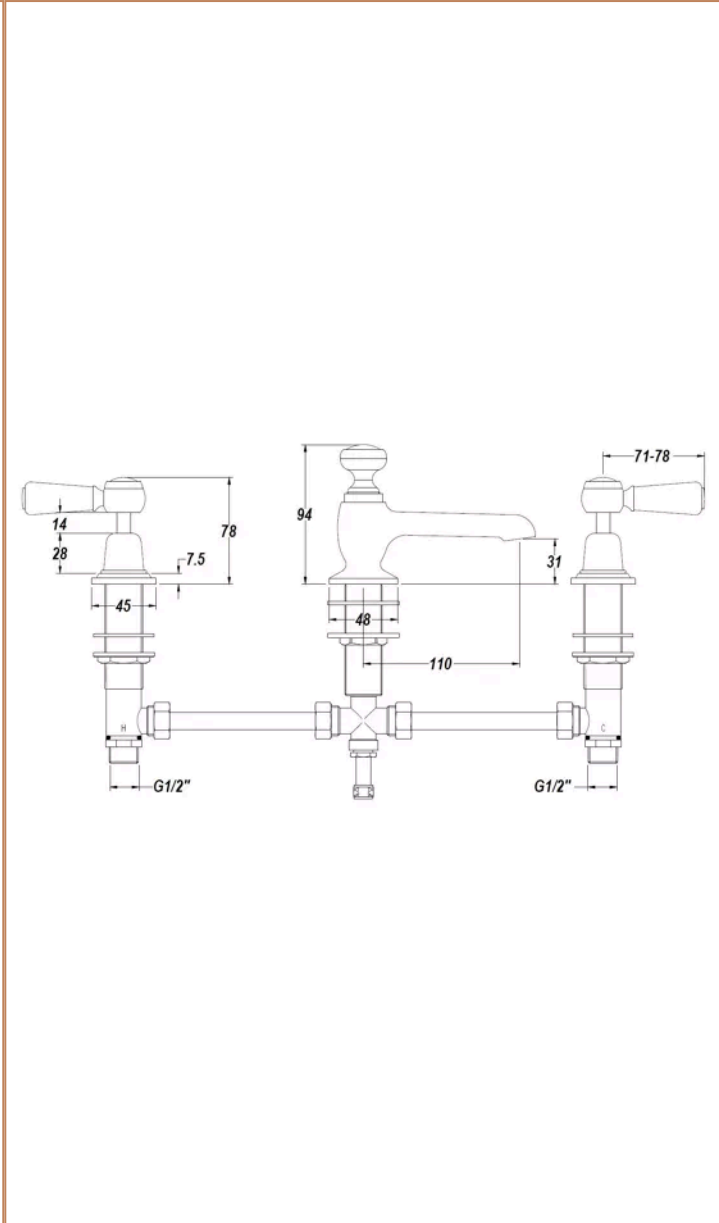

Sales Code: BC707DL

Barcode: 5056883703496

Brand: Hudson Reed

Description: Hudson Reed Topaz Brushed Pewter Basin Mixer With Lever Handle With Waste

Product Dimensions

Product	94 x 246 x 140mm (H x W x D)
Packaged	75 x 150 x 430mm (H x W x D)
Outer Box	495 x 555 x 290mm (H x W x D)
Nett Weight	2.8 kg
Packaged Weight	3 kg

Packaging Details

Label Size (mm)	50 x 100
Label Colour	White
Label Qty	1.0000

Product Details

Country of Origin	United Kingdom
Product Material	Brass
Control Type	Manual
Waste Type	Pop-Up
WRAS Approved	No
Valve/Cartridge Type	1/4 Turn Ceramic Disc
Colour/Finish	Brushed Pewter
Mount Type	Deck
Style	Traditional
Handle Type	Lever
TMV2 Approved	No
TMV3 Approved	No
Min Operating Pressure	0.1 Bar
Minimum Operation Pressure	0 Bar
Tap Spout Height	31 mm
Tap Spout Projection	110 mm
Valve / Cartridge Type	1/4 Turn Ceramic Disc
Waste Included	Yes