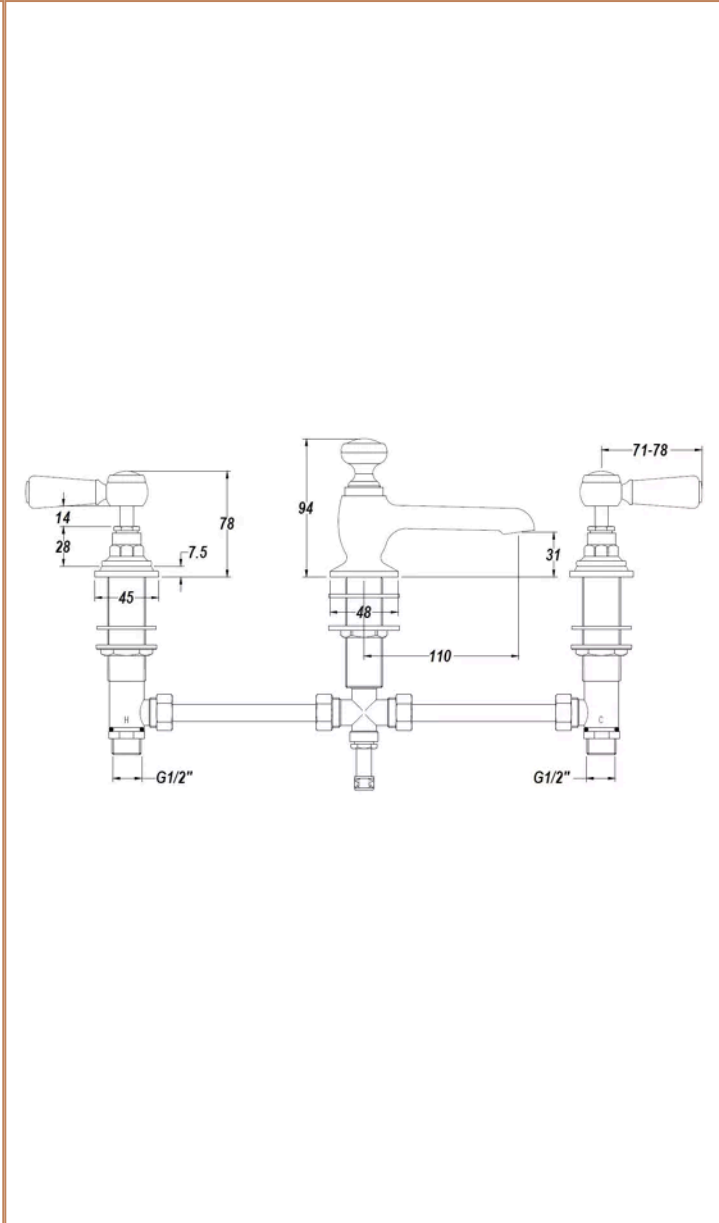

Sales Code: BC707HL

Barcode: 5056883703380

Brand: Hudson Reed

Description: Hudson Reed Topaz Brushed Pewter Basin Mixer With Lever Handle With Waste

Product Dimensions	
Product	94 x 246 x 140mm (H x W x D)
Packaged	75 x 150 x 430mm (H x W x D)
Outer Box	495 x 555 x 290mm (H x W x D)
Nett Weight	3 kg
Packaged Weight	3 kg
Packaging Details	
Label Size (mm)	50 x 100
Label Colour	White
Label Qty	1.0000
Product Details	
Country of Origin	China
Product Material	Brass
Control Type	Manual
Waste Type	Pop-Up
WRAS Approved	No
Valve/Cartridge Type	1/4 Turn Ceramic Disc
Colour/Finish	Brushed Pewter
Mount Type	Deck
Style	Traditional
Handle Type	Lever
TMV2 Approved	No
TMV3 Approved	No
Min Operating Pressure	0.1 Bar
Minimum Operation Pressure	0 Bar
Tap Spout Height	31 mm
Tap Spout Projection	110 mm
Valve / Cartridge Type	1/4 Turn Ceramic Disc
Waste Included	Yes