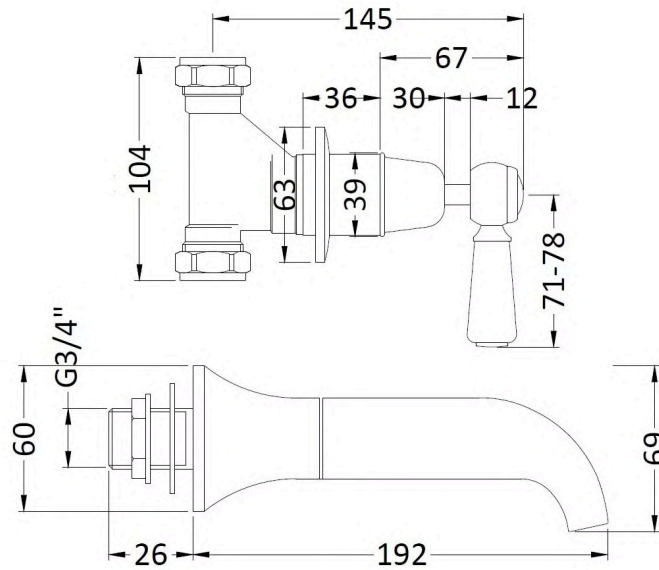

Sales Code:
BC709DL

Barcode: 5056883703526

Brand: Hudson
Reed

Description: Old London White Topaz With Lever Handle Wall-Mounted Bath Spout - Brushed Pewter / White

Product Dimensions

Product	69 x 218mm (H x D)
Packaged	85 x 185 x 270mm (H x W x D)
Outer Box	640 x 450 x 200mm (H x W x D)
Nett Weight	2.3 kg
Packaged Weight	2.5 kg

Packaging Details

Label Size (mm)	50 x 100
Label Colour	White
Label Qty	1.0000

Product Details

Country of Origin	United Kingdom
Product Material	Brass
Control Type	Manual
WRAS Approved	No
Valve/Cartridge Type	1/4 Turn Ceramic Disc
Colour/Finish	Brushed Pewter
Mount Type	Wall Hung
Style	Traditional
Handle Type	Lever
TMV2 Approved	No
TMV3 Approved	No
Pipe Size	22 mm (3/4" BSP)
Min Operating Pressure	0.1 Bar
Minimum Operation Pressure	0 Bar
Tap Spout Projection	192 mm
Valve / Cartridge Type	1/4 Turn Ceramic Disc
Waste Included	No