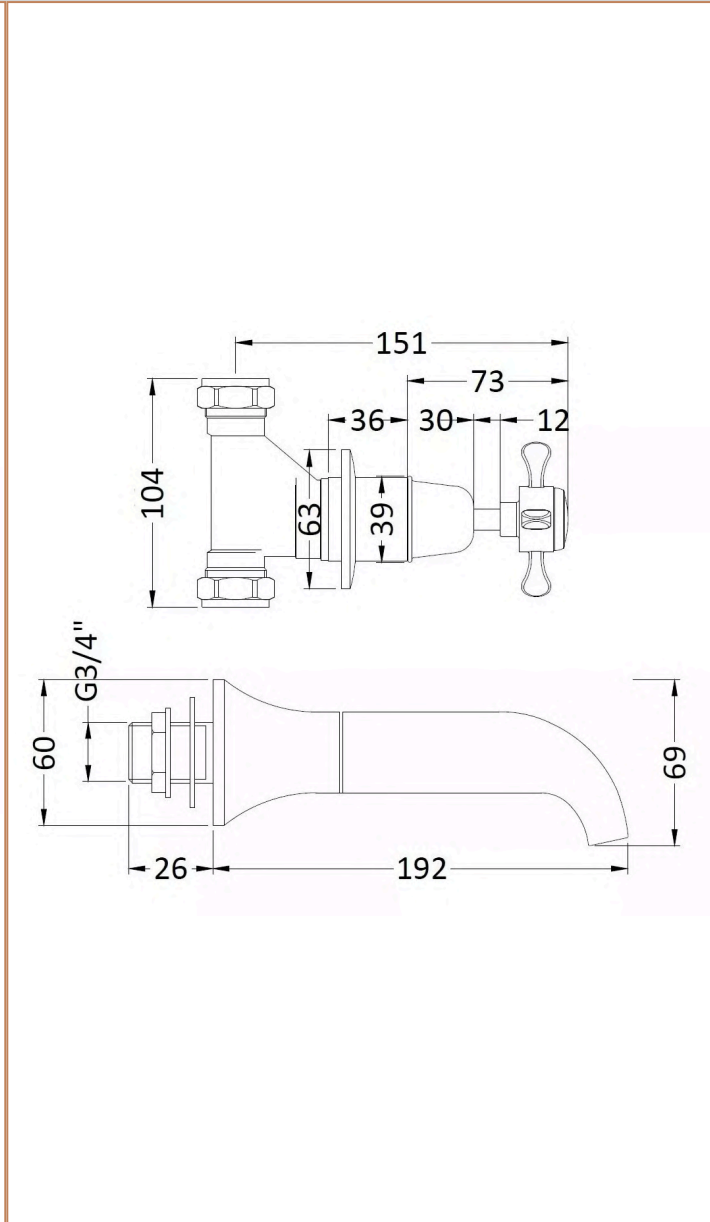

**Sales Code:**  
BC709DX

**Barcode:** 5056883703304

**Brand:** Hudson  
Reed

**Description:** Old London White Topaz With Crosshead Handle Bath Spout - Brushed Pewter / White

**Product Dimensions**

Product	69 x 218mm (H x D)
Packaged	85 x 185 x 270mm (H x W x D)
Outer Box	400 x 280 x 560mm (H x W x D)
Nett Weight	2.5 kg
Packaged Weight	2.5 kg

**Packaging Details**

Label Size (mm)	50 x 100
Label Colour	White
Label Qty	1.0000

**Product Details**

Country of Origin	United Kingdom
Product Material	Brass
Control Type	Manual
WRAS Approved	No
Valve/Cartridge Type	1/4 Turn Ceramic Disc
Colour/Finish	Brushed Pewter
Mount Type	Wall Hung
Style	Traditional
Handle Type	Crosshead
TMV2 Approved	No
TMV3 Approved	No
Pipe Size	22 mm (3/4" BSP)
Min Operating Pressure	0.1 Bar
Minimum Operation Pressure	0 Bar
Tap Spout Projection	192 mm
Valve / Cartridge Type	1/4 Turn Ceramic Disc
Waste Included	No