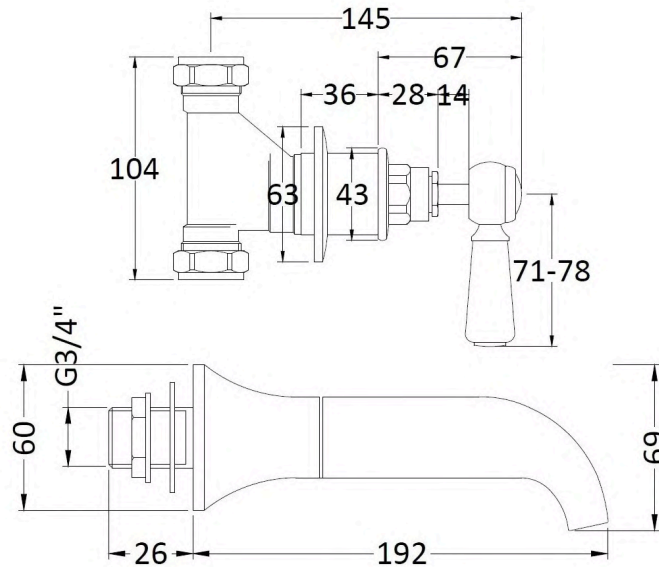

**Sales Code:** BC709HL

**Barcode:** 5056883703410

**Brand:** Hudson Reed

**Description:** Old London White Topaz With Lever Handle Bath Spout - Brushed Pewter / White

### Product Dimensions

Product	69 x 218mm (H x D)
Packaged	85 x 185 x 270mm (H x W x D)
Outer Box	640 x 450 x 200mm (H x W x D)
Nett Weight	2.5 kg
Packaged Weight	2.5 kg

### Packaging Details

Label Size (mm)	50 x 100
Label Colour	White
Label Qty	1.0000

### Product Details

Country of Origin	China
Product Material	Brass
Control Type	Manual
WRAS Approved	No
Valve/Cartridge Type	1/4 Turn Ceramic Disc
Colour/Finish	Brushed Pewter
Mount Type	Wall Hung
Style	Traditional
Handle Type	Lever
TMV2 Approved	No
TMV3 Approved	No
Pipe Size	22 mm (3/4" BSP)
Min Operating Pressure	0.1 Bar
Minimum Operation Pressure	0 Bar
Tap Spout Projection	192 mm
Valve / Cartridge Type	1/4 Turn Ceramic Disc
Waste Included	No