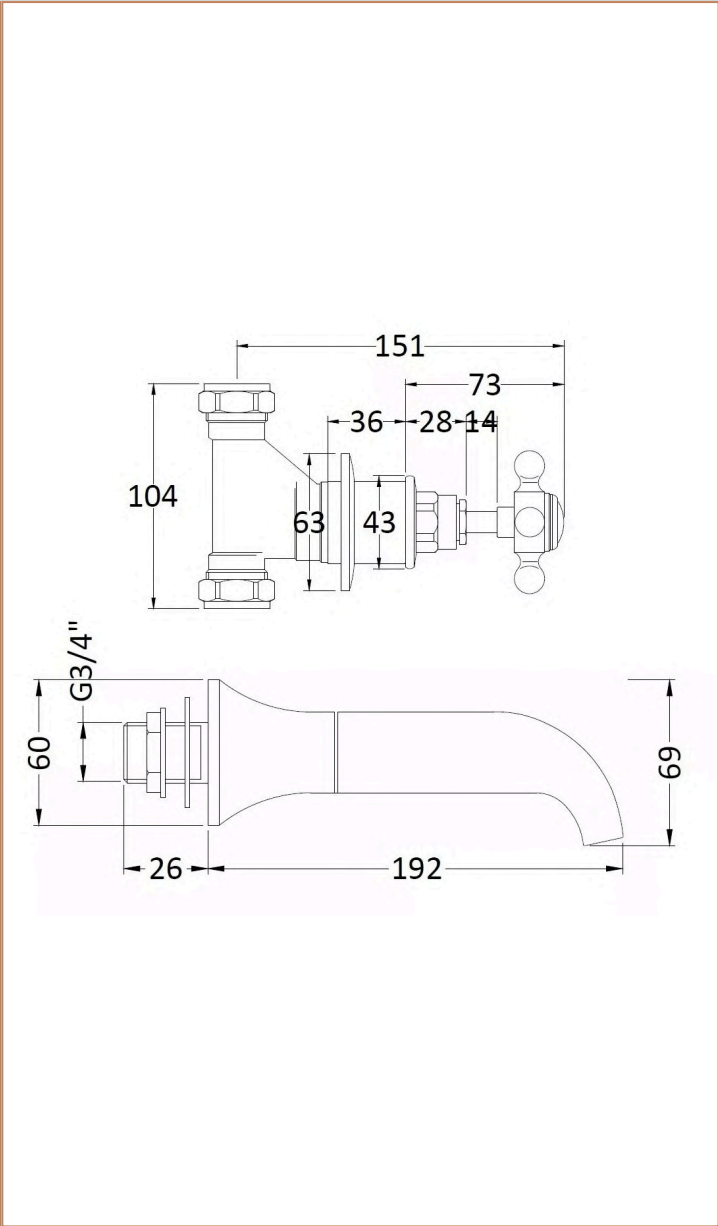

Sales Code:
BC709HX

Barcode: 5056883703212

Brand: Hudson
Reed

Description: Old London White Topaz With Crosshead Handle Bath Spout - Brushed Pewter / White

Product Dimensions

Product	69 x 218mm (H x D)
Packaged	85 x 185 x 270mm (H x W x D)
Outer Box	400 x 280 x 560mm (H x W x D)
Nett Weight	2.3 kg
Packaged Weight	2.5 kg

Packaging Details

Label Size (mm)	50 x 100
Label Colour	White
Label Qty	1.0000

Product Details

Country of Origin	United Kingdom
Product Material	Brass
Control Type	Manual
WRAS Approved	No
Valve/Cartridge Type	1/4 Turn Ceramic Disc
Colour/Finish	Brushed Pewter
Mount Type	Wall Hung
Style	Traditional
Handle Type	Crosshead
TMV2 Approved	No
TMV3 Approved	No
Pipe Size	22 mm (3/4" BSP)
Min Operating Pressure	0.1 Bar
Minimum Operation Pressure	0 Bar
Tap Spout Projection	192 mm
Valve / Cartridge Type	1/4 Turn Ceramic Disc
Waste Included	No