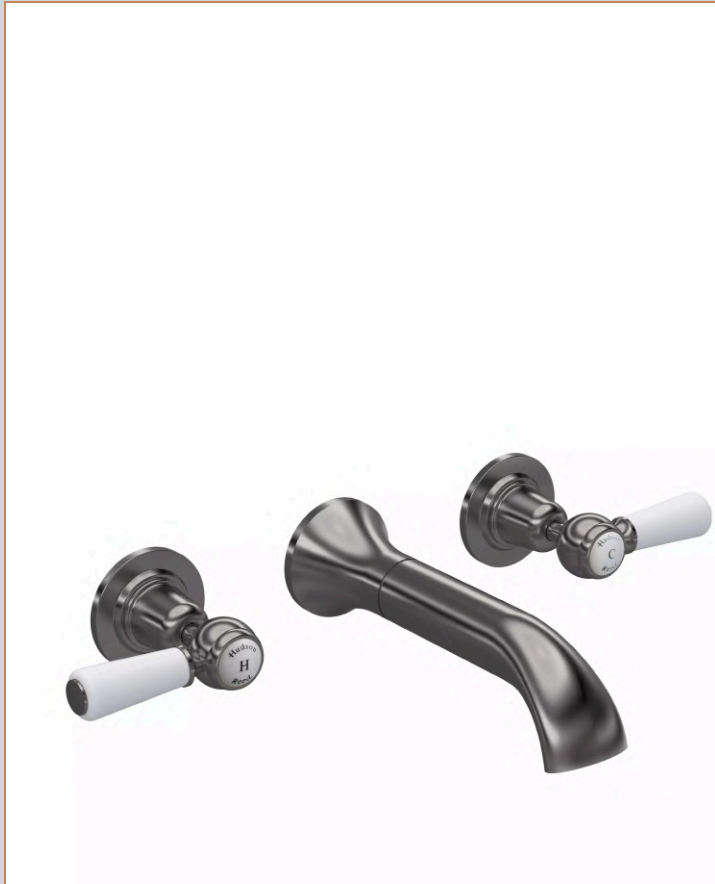

**Sales Code:**  
BC717DL

**Barcode:** 5056883703502

**Brand:** Hudson  
Reed

**Description:** Old London White Topaz With Lever Handle 3 Tap Hole Wall Mounted Basin Mixer -  
Brushed Pewter

**Product Dimensions**

Product	55 x 180mm (H x D)
Packaged	65 x 350 x 213mm (H x W x D)
Nett Weight	1.7 kg
Packaged Weight	2 kg

**Packaging Details**

Label Size (mm)	50 x 100
Label Colour	White
Label Qty	1.0000

**Product Details**

Country of Origin	China
Product Material	Brass
Control Type	Manual
WRAS Approved	No
Valve/Cartridge Type	1/4 Turn Ceramic Disc
Colour/Finish	Brushed Pewter
Mount Type	Wall Hung
Style	Traditional
Handle Type	Lever
TMV2 Approved	No
TMV3 Approved	No
Min Operating Pressure	0.1 Bar
Minimum Operation Pressure	0 Bar
Tap Spout Projection	180 mm
Valve / Cartridge Type	1/4 Turn Ceramic Disc
Waste Included	No