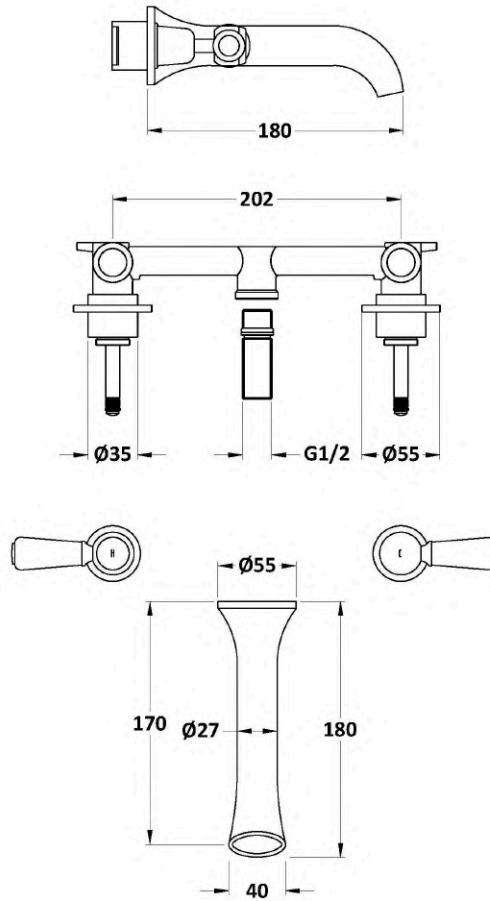

**Sales Code:**  
BC717DL

**Barcode:** 5056883703502

**Brand:** Hudson  
Reed

**Description:** Old London White Topaz With Lever Handle 3 Tap Hole Wall Mounted Basin Mixer -  
Brushed Pewter

**Product Dimensions**

Product	55 x 180mm (H x D)
Packaged	65 x 350 x 213mm (H x W x D)
Nett Weight	1.7 kg
Packaged Weight	2 kg

**Packaging Details**

Label Size (mm)	50 x 100
Label Colour	White
Label Qty	1.0000

**Product Details**

Country of Origin	China
Product Material	Brass
Control Type	Manual
WRAS Approved	No
Valve/Cartridge Type	1/4 Turn Ceramic Disc
Colour/Finish	Brushed Pewter
Mount Type	Wall Hung
Style	Traditional
Handle Type	Lever
TMV2 Approved	No
TMV3 Approved	No
Min Operating Pressure	0.1 Bar
Minimum Operation Pressure	0 Bar
Tap Spout Projection	180 mm
Valve / Cartridge Type	1/4 Turn Ceramic Disc
Waste Included	No