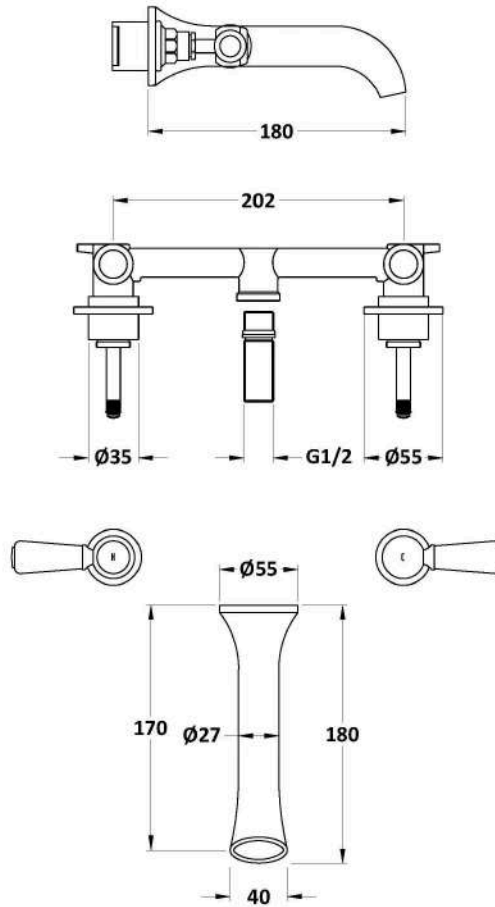

**Sales Code:**  
BC717HL

**Barcode:** 5056883703397

**Brand:** Hudson  
Reed

**Description:** Old London White Topaz With Lever Handle 3 Tap Hole Wall Mounted Basin Mixer -  
Brushed Pewter

**Product Dimensions**

Product	55 x 180mm (H x D)
Packaged	65 x 350 x 213mm (H x W x D)
Nett Weight	1.7 kg
Packaged Weight	2 kg

**Packaging Details**

Label Size (mm)	50 x 100
Label Colour	White
Label Qty	1.0000

**Product Details**

Country of Origin	China
Product Material	Brass
Control Type	Manual
WRAS Approved	No
Valve/Cartridge Type	1/4 Turn Ceramic Disc
Colour/Finish	Brushed Pewter
Mount Type	Wall Hung
Style	Traditional
Handle Type	Lever
TMV2 Approved	No
TMV3 Approved	No
Min Operating Pressure	0.1 Bar
Minimum Operation Pressure	0 Bar
Tap Spout Projection	180 mm
Valve / Cartridge Type	1/4 Turn Ceramic Disc
Waste Included	No