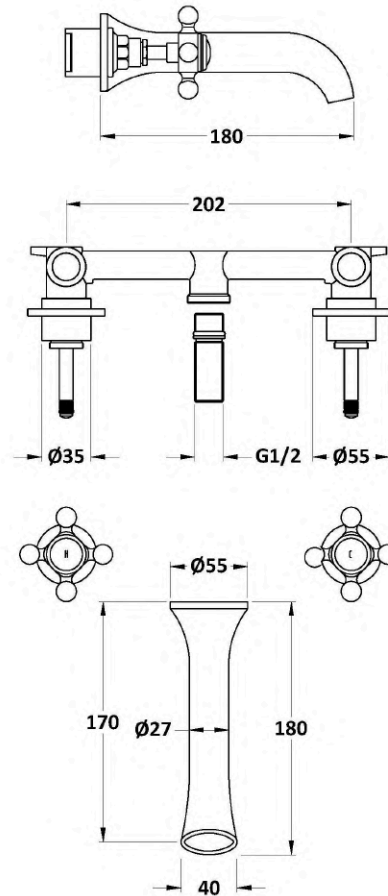

Sales Code:
BC717HX

Barcode: 5056462625430

Brand: Hudson
Reed

Description: Old London White Topaz With Crosshead Handle 3 Tap Hole Wall Mounted Basin Mixer
- Brushed Pewter

Product Dimensions

Product	55 x 180mm (H x D)
Packaged	65 x 350 x 213mm (H x W x D)
Nett Weight	1.7 kg
Packaged Weight	2 kg

Packaging Details

Label Size (mm)	50 x 100
Label Colour	White
Label Qty	1.0000

Product Details

Country of Origin	China
Product Material	Brass
Control Type	Manual
WRAS Approved	No
Valve/Cartridge Type	1/4 Turn Ceramic Disc
Colour/Finish	Brushed Pewter
Mount Type	Wall Hung
Style	Traditional
Handle Type	Crosshead
TMV2 Approved	No
TMV3 Approved	No
Min Operating Pressure	0.1 Bar
Minimum Operation Pressure	0 Bar
Tap Spout Projection	180 mm
Valve / Cartridge Type	1/4 Turn Ceramic Disc
Waste Included	No