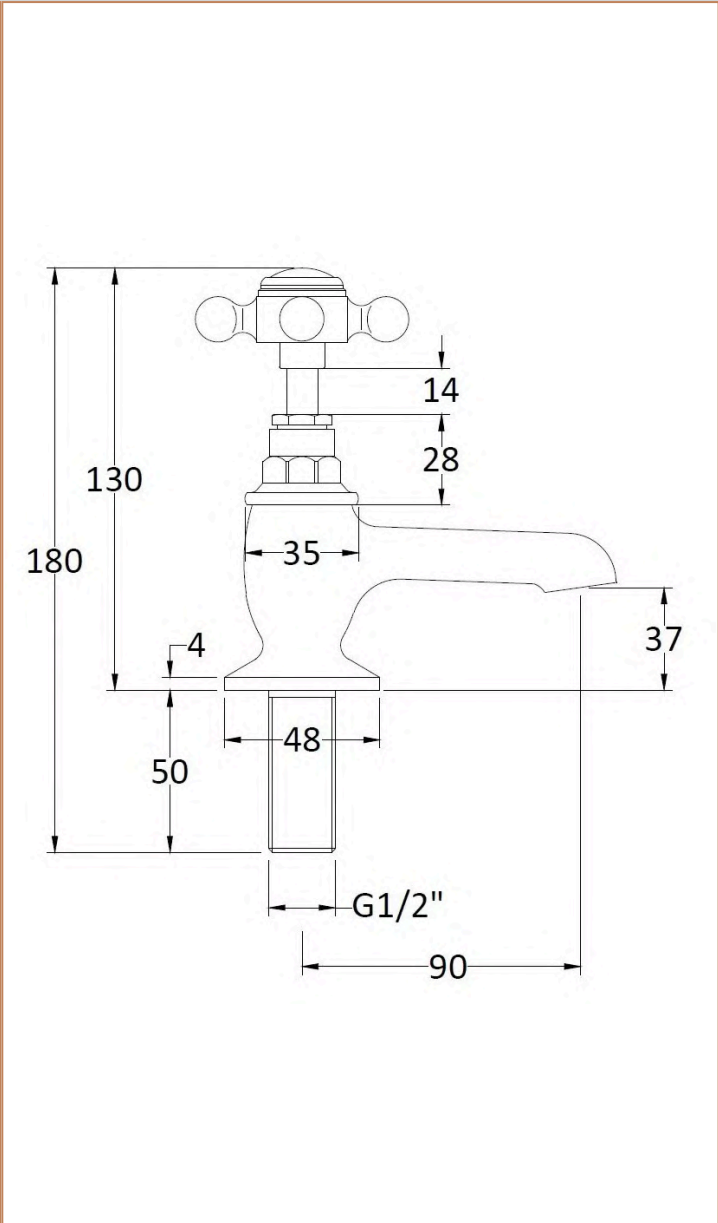

Sales Code:
BC801HX

Barcode: 5056883702802

Brand: Hudson
Reed

Description: Old London White Topaz With Crosshead Handle Basin Taps - Brushed Brass / White

Product Dimensions

Product	141 x 66 x 119mm (H x W x D)
Packaged	550 x 160 x 260mm (H x W x D)
Outer Box	300 x 270 x 500mm (H x W x D)
Nett Weight	1.2 kg
Packaged Weight	1.4 kg

Packaging Details

Label Size (mm)	50 x 100
Label Colour	White
Label Qty	1.0000

Product Details

Country of Origin	United Kingdom
Product Material	Brass
Control Type	Manual
WRAS Approved	No
Valve/Cartridge Type	1/4 Turn Ceramic Disc
Colour/Finish	Brushed Brass
Mount Type	Deck
Style	Traditional
Handle Type	Crosshead
TMV2 Approved	No
TMV3 Approved	No
Min Operating Pressure	0.1 Bar
Minimum Operation Pressure	0 Bar
Tap Spout Height	37 mm
Tap Spout Projection	90 mm
Valve / Cartridge Type	1/4 Turn Ceramic Disc
Waste Included	No